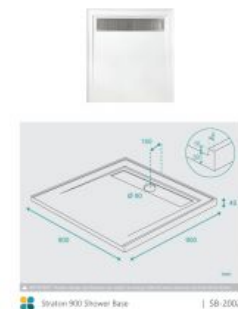

## Straton Shower Base 900mm

SKU#: SB-2002

**\$215.20**

~~\$269~~

Base Size: 900x900x40mm

Front Profile: 30mm

Configuration: Rear Back Outlet with 3 Sided Lip

Construction: Self-supporting SMC (Sheet Material Compound)

Finish: Gloss

Waste: Included

Warranty: 2 Year Product Warranty

This shower base is a deal addition to any modern bathroom. The grill waste cover adds a stylish touch to an otherwise practical shower base, fit for everyday use. Constructed from SMC, these shower bases are resilient enough to endure the demands of everyday living.

Also available in various other configurations. To purchase a shower screen to fit this base, view our store.

Straton 900 Shower Base

| SB-2002