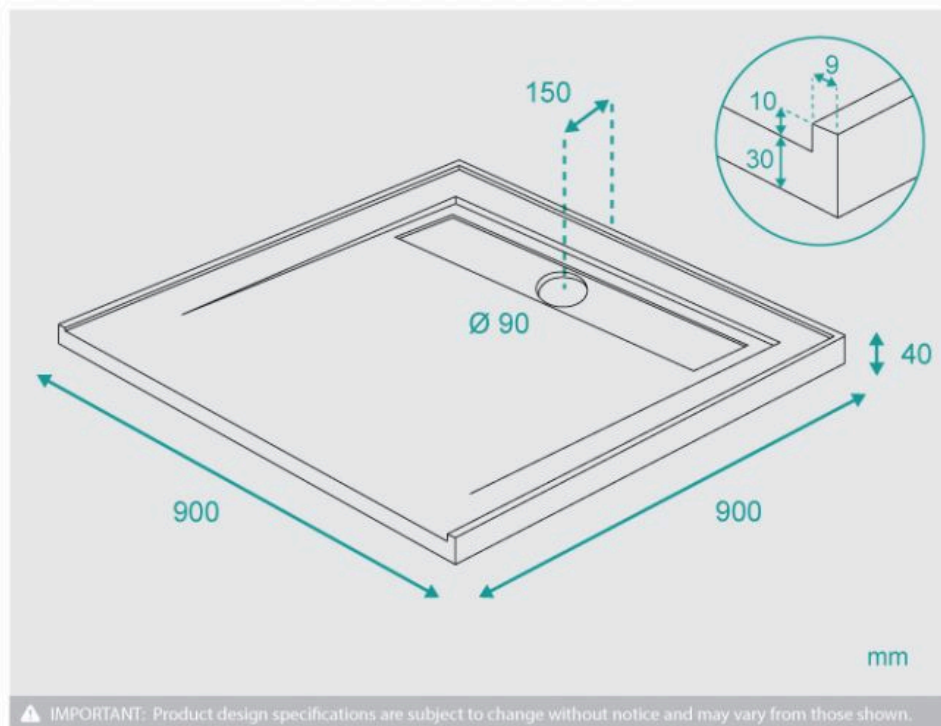

## Straton Shower Base 900mm

SKU#: SB-2002

**\$215.20**

~~\$269~~

Base Size: 900x900x40mm

Front Profile: 30mm

Configuration: Rear Back Outlet with 3 Sided Lip

Construction: Self-supporting SMC (Sheet Material Compound)

Finish: Gloss

Waste: Included

Warranty: 2 Year Product Warranty

This shower base is a deal addition to any modern bathroom. The grill waste cover adds a stylish touch to an otherwise practical shower base, fit for everyday use. Constructed from SMC, these shower bases are resilient enough to endure the demands of everyday living.

Also available in various other configurations. To purchase a shower screen to fit this base, view our store.

Straton 900 Shower Base

| SB-2002