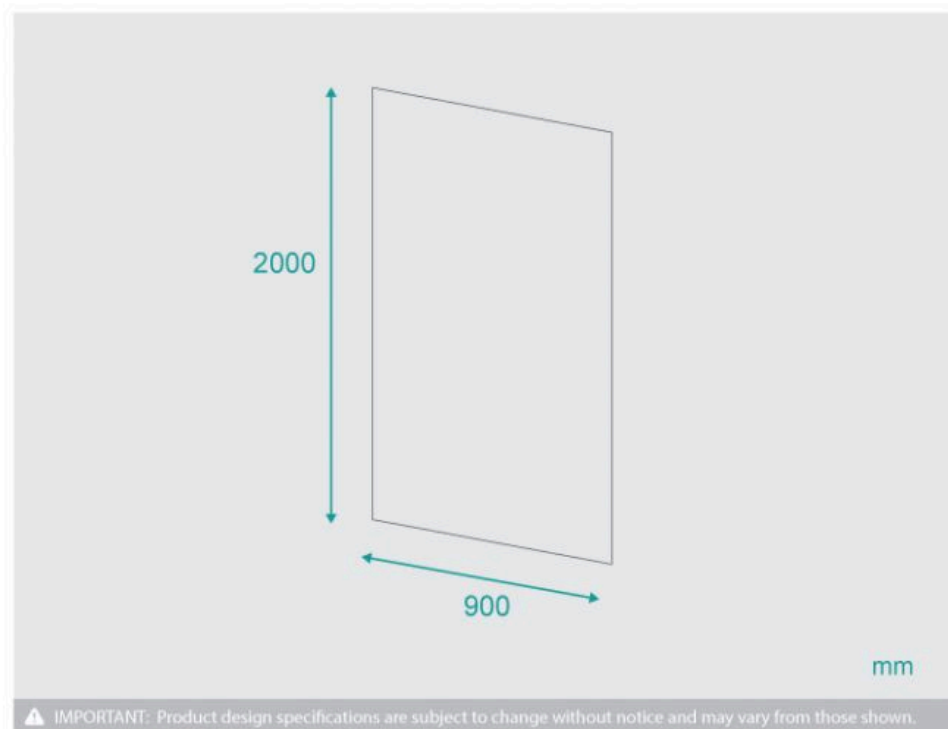

## Shower Wall Lining 900

SKU#: S-2603

**\$119**

Installed Size: 900 x 2000mm

Construction: Flexible, High Grade Acrylic

Warranty: 5 Year Product Warranty

Shower wall liners are a great alternative to tiling your shower or bath area. The flexible acrylic liners are easy to install, a quick and effective way to revamp your bathroom without the hard work required for tiling and grout. These panels can be installed side by side to create a full wall solution. The seamless finish of our wall liners look fantastic and are easy to maintain, cleaning becomes a breeze with no grout lines that can catch soap residue or chip away in time. Our 2mm thick acrylic wall liners are durable, resistant to mould and mildew, dents and cracks.

*\*Base not included. Shower base and frames available in store or online.*

Shower Wall Lining 900

| S-2603