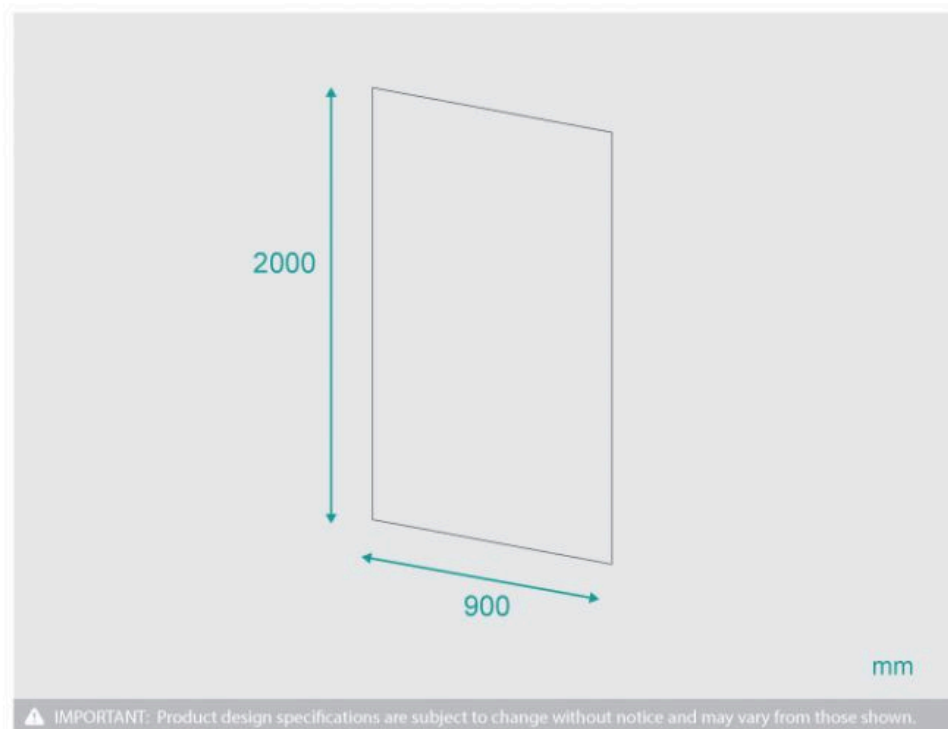

Shower Wall Lining 900

SKU#: S-2603

\$95.20

~~119~~

Installed Size: 900 x 2000mm

Construction: Flexible, high grade Acrylic

Warranty: 5 Year Product Warranty

Shower wall liners are a great alternative to tiling your shower or bath area. The flexible acrylic liners are easy to install, a quick and effective way to revamp your bathroom without the hard work required for tiling and grout. These panels can be installed side by side to create a full wall solution. The seamless finish of our wall liners look fantastic and are easy to maintain, cleaning becomes a breeze with no grout lines that can catch soap residue or chip away in time. Our 2mm thick acrylic wall liners are durable, resistant to mould and mildew, dents and cracks.

**Base not included. Shower base and frames available in store or online.*

Shower Wall Lining 900

| S-2603