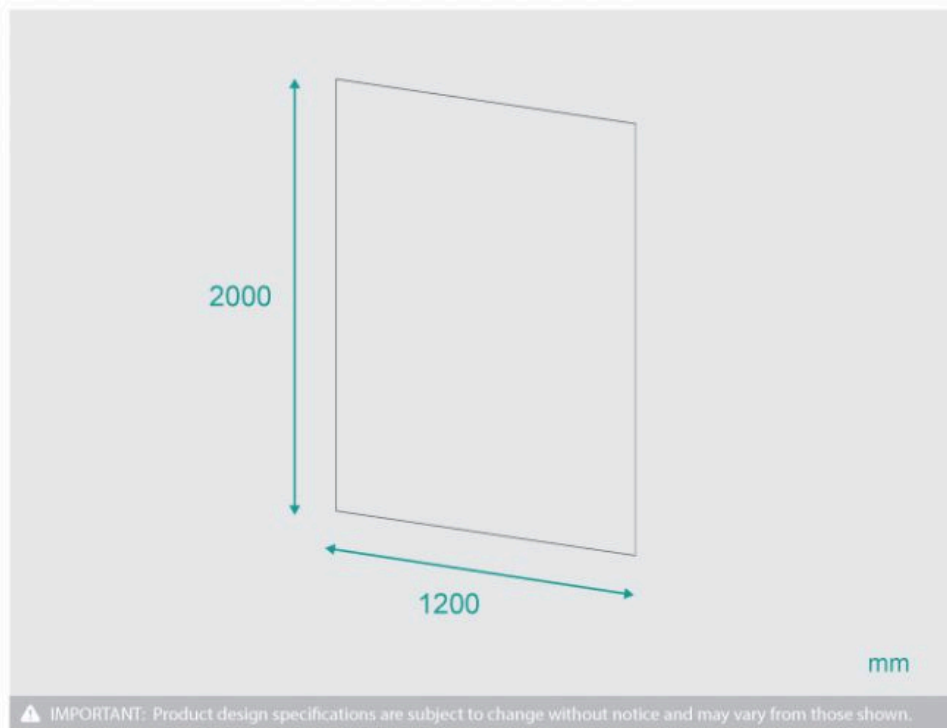

## Shower Wall Lining 1200

SKU#: S-2604

**\$119.20**

~~\$149~~

Installed Size: 1200 x 2000mm

Construction: Flexible, high grade Acrylic

Warranty: 5 Year Product Warranty

Shower wall liners are a great alternative to tiling your shower or bath area. The flexible acrylic liners are easy to install, a quick and effective way to revamp your bathroom without the hard work required for tiling and grout. These panels can be installed side by side to create a full wall solution. The seamless finish of our wall liners look fantastic and are easy to maintain, cleaning becomes a breeze with no grout lines that can catch soap residue or chip away in time. Our 2mm thick acrylic wall liners are durable, resistant to mould and mildew, dents and cracks.

*\*Base not included. Shower base and frames available in store or online.*

Shower Wall Lining 1200

| S-2604