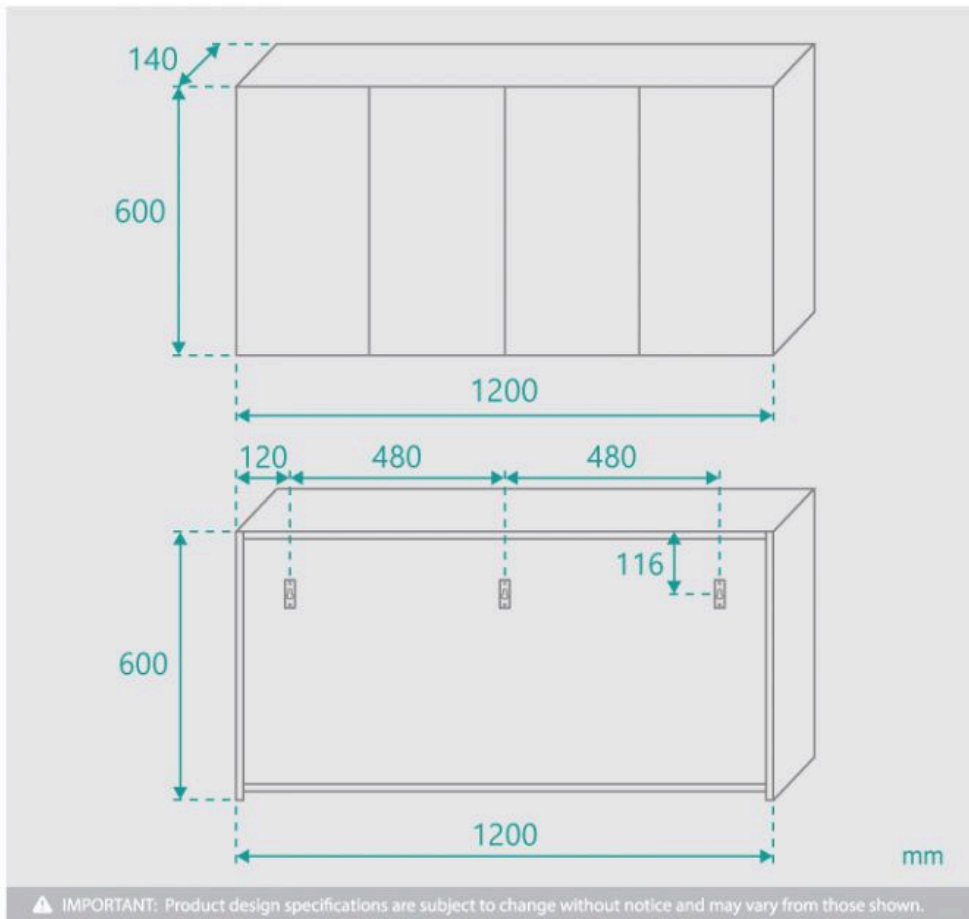

Mirror Cabinet 1200x600

SKU#: M-2005

\$199

Installed Size: 1200mm x 140mm x 600mm

Mirror: Corrosion Free

Doors: Soft Closing Mirror Doors

Colour: White High Gloss

Construction: Glass, MDF (pencil edge mirror), Fixing Screws Provided

Feature: Adjustable Shelves

Warranty: 2 Year Product Warranty

Our mirror cabinets are modern and streamlined, designed to suit all bathrooms.

Unit is constructed and will require wall mounting, alternatively this unit can be recessed into the wall.

View our store to find a vanity unit for your bathroom and save on combined delivery,

Mirror Cabinet 1200x600

| M-2005