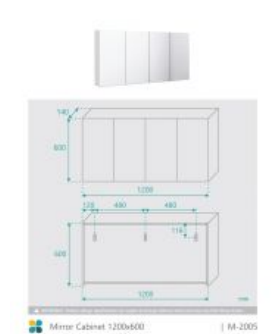

Mirror Cabinet 1200x600

SKU#: M-2005

\$199

Installed Size: 1200mm x 140mm x 600mm

Mirror: Corrosion Free

Doors: Soft Closing Mirror Doors

Colour: White High Gloss

Construction: Glass, MDF (pencil edge mirror), Fixing Screws Provided

Feature: Adjustable Shelves

Warranty: 2 Year Product Warranty

Our mirror cabinets are modern and streamlined, designed to suit all bathrooms.

Unit is constructed and will require wall mounting, alternatively this unit can be recessed into the wall.

View our store to find a vanity unit for your bathroom and save on combined delivery,

Mirror Cabinet 1200x600

| M-2005