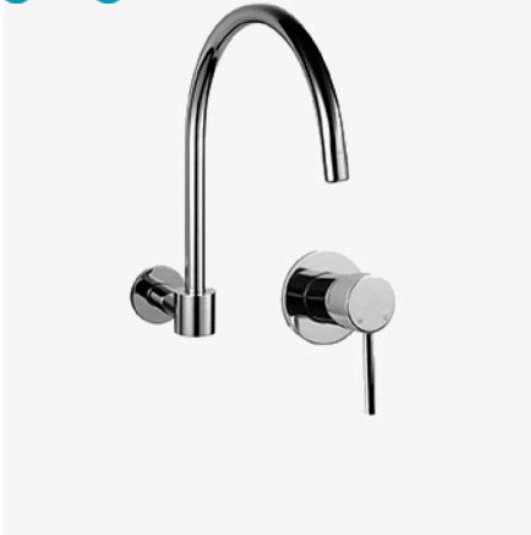

BLACKOUT SALE

Eleanor Swivel Wall Spout & Mixer Set

SKU#: S-3073

\$106.40

~~\$122~~

Backplate Diameter: 60mm
 Total Height: 301mm
 Spout Height: 165mm
 Spout Length/Reach: 346mm
 Mixer Backplate Diameter: 80mm
 Construction: Brass
 Finish: Chrome Finish
 Cartridge: 35mm Ceramic
 Accreditation: AU Standard, WELS 7.5L/Min 4 Star and Watermark
 WELS Registration: T36284
 Warranty: 7 Year Product Warranty

This elegant, round, modern wall spout & mixer set makes for a practical and beautiful upgrade for your sink. Due to the swivel feature on the spout, it can be moved to the side to easily access the sink- excellent for kitchen, laundry, basin sinks.

View our store to find a basin, mirror or our other accessories for your bathroom and save on combined delivery.

See listing image for measurement specification.

 Eleanor Swivel Spout & Wall Mixer Set Chrome | S-3073