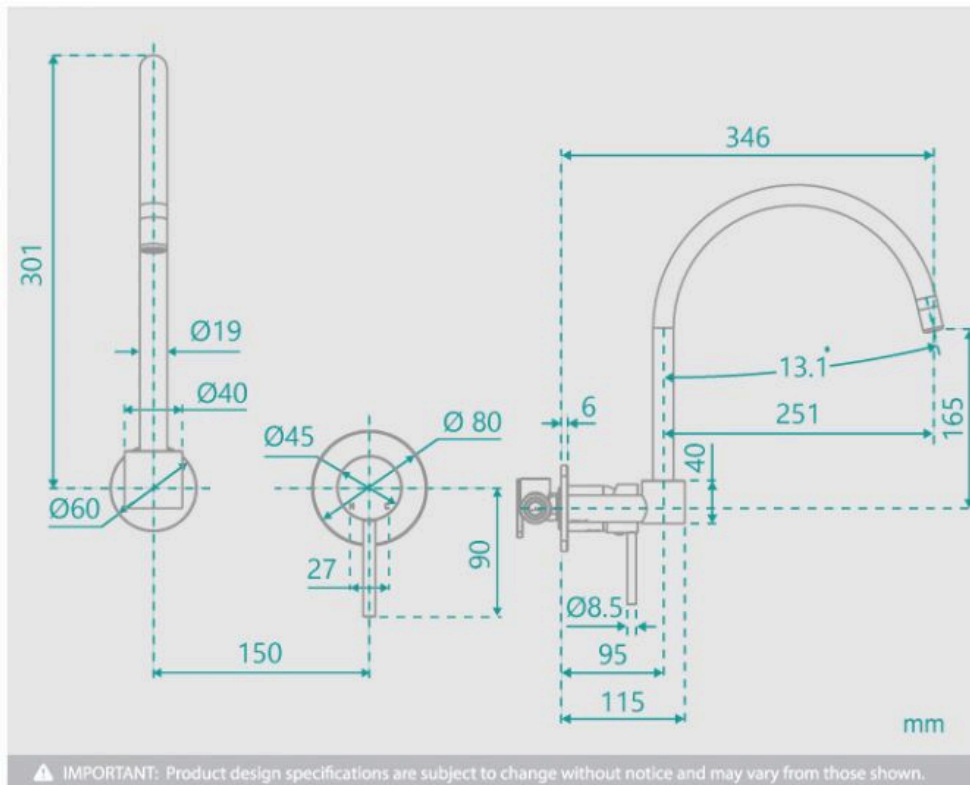

BLACKOUT SALE

Eleanor Swivel Wall Spout & Mixer Set

SKU#: S-3073

\$106.40

~~\$122~~

Backplate Diameter: 60mm
 Total Height: 301mm
 Spout Height: 165mm
 Spout Length/Reach: 346mm
 Mixer Backplate Diameter: 80mm
 Construction: Brass
 Finish: Chrome Finish
 Cartridge: 35mm Ceramic
 Accreditation: AU Standard, WELS 7.5L/Min 4 Star and Watermark
 WELS Registration: T36284
 Warranty: 7 Year Product Warranty

This elegant, round, modern wall spout & mixer set makes for a practical and beautiful upgrade for your sink. Due to the swivel feature on the spout, it can be moved to the side to easily access the sink- excellent for kitchen, laundry, basin sinks.

View our store to find a basin, mirror or our other accessories for your bathroom and save on combined delivery.

See listing image for measurement specification.

 Eleanor Swivel Spout & Wall Mixer Set Chrome | S-3073