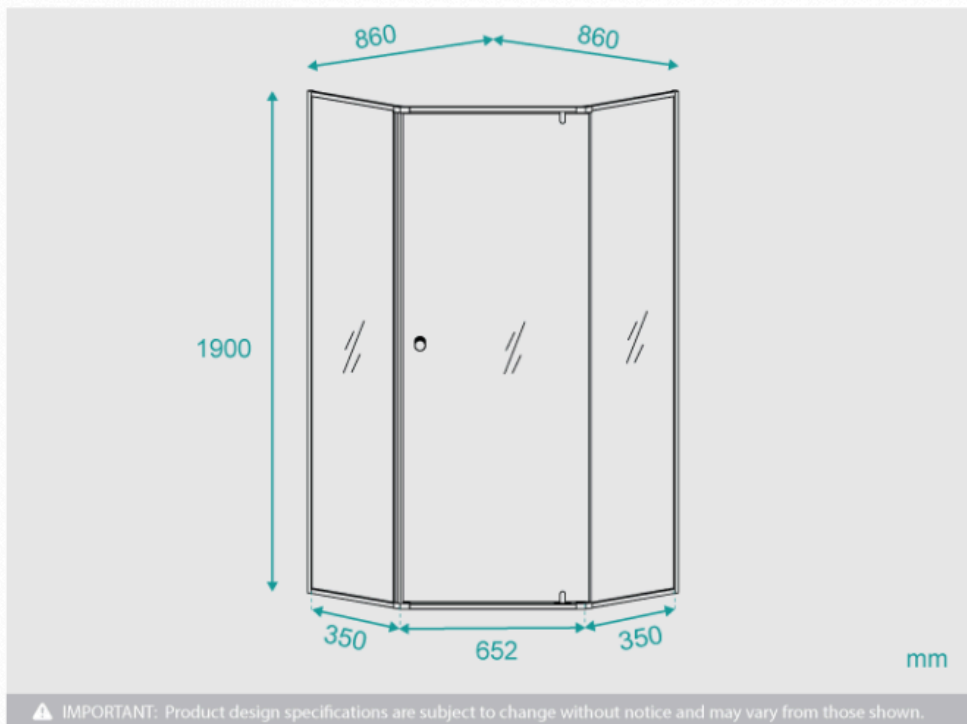

Lorna Diamond Frame Shower Screen 900mm for Base

SKU#: S-2583

\$311.20

~~€289~~

SHOWER HANDLE OPTION

To Suit: Our Diamond 900x900mm base (can be installed without base)

Actual Size: 860 x 860 x 1900mm

Glass Thickness: 6mm Toughened Glass

Door Placement: As seen on picture or inverted

Hardware: Stainless Steel

Frame: Aluminium Streamlined Frame

Certification: AS2208 Certificate

Warranty: 7 Year Product Warranty

The Lorna Diamond shower screen is streamlined, sleek and modern; a style that has been popular for decades for space saving and solving design dilemmas. The Lorna Diamond shower screen fits perfectly in the corner of your bathroom, the unique diamond shape designed to maximise space and provide a contemporary look and matches with a diamond shower base. The central door has a swivel hinge and the streamlined aluminium frame has the added benefit of being easier to clean than a completely framed screen, with fewer nooks and crannies for mould and soap scum to build as it is fully framed. The 6mm toughened glass offers a clean finish that completes any bathroom style.

Lorna Diamond Shower Screen For Base 900

| S-2583