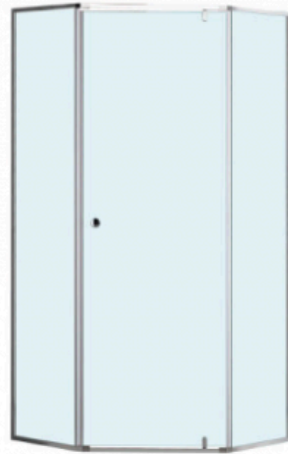

Lorna Diamond Frame Shower Screen 900mm for Base

SKU#: S-2583

\$311.20

~~€289~~

SHOWER HANDLE OPTION

To Suit: Our Diamond 900x900mm base (can be installed without base)

Actual Size: 860 x 860 x 1900mm

Glass Thickness: 6mm Toughened Glass

Door Placement: As seen on picture or inverted

Hardware: Stainless Steel

Frame: Aluminium Streamlined Frame

Certification: AS2208 Certificate

Warranty: 7 Year Product Warranty

The Lorna Diamond shower screen is streamlined, sleek and modern; a style that has been popular for decades for space saving and solving design dilemmas. The Lorna Diamond shower screen fits perfectly in the corner of your bathroom, the unique diamond shape designed to maximise space and provide a contemporary look and matches with a diamond shower base. The central door has a swivel hinge and the streamlined aluminium frame has the added benefit of being easier to clean than a completely framed screen, with fewer nooks and crannies for mould and soap scum to build as it is fully framed. The 6mm toughened glass offers a clean finish that completes any bathroom style.

Lorna Diamond Shower Screen For Base 900

| S-2583