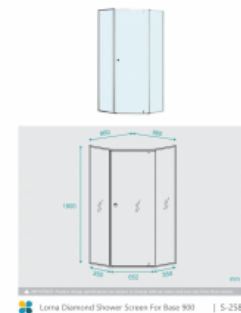

Lorna Diamond Frame Shower Screen 900mm for Base

SKU#: S-2583

\$311.20

~~€289~~

SHOWER HANDLE OPTION

To Suit: Our Diamond 900x900mm base (can be installed without base)

Actual Size: 860 x 860 x 1900mm

Glass Thickness: 6mm Toughened Glass

Door Placement: As seen on picture or inverted

Hardware: Stainless Steel

Frame: Aluminium Streamlined Frame

Certification: AS2208 Certificate

Warranty: 7 Year Product Warranty

The Lorna Diamond shower screen is streamlined, sleek and modern; a style that has been popular for decades for space saving and solving design dilemmas. The Lorna Diamond shower screen fits perfectly in the corner of your bathroom, the unique diamond shape designed to maximise space and provide a contemporary look and matches with a diamond shower base. The central door has a swivel hinge and the streamlined aluminium frame has the added benefit of being easier to clean than a completely framed screen, with fewer nooks and crannies for mould and soap scum to build as it is fully framed. The 6mm toughened glass offers a clean finish that completes any bathroom style.

Lorna Diamond Shower Screen For Base 900

| S-2583