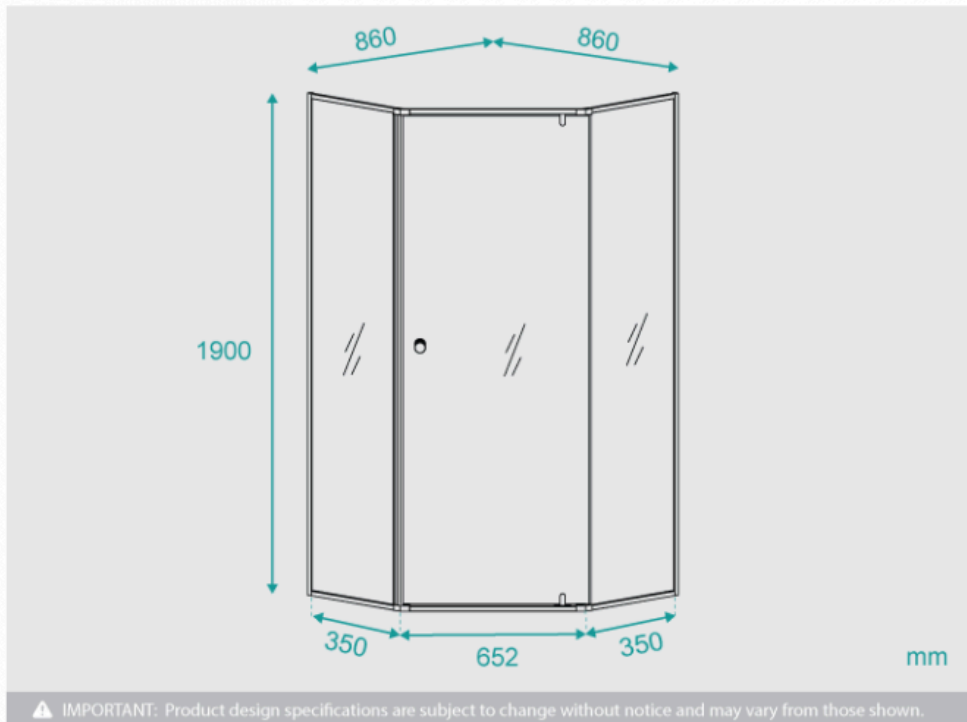

Lorna Diamond Frame Shower Screen 900mm for Base Black

SKU#: S-2584

\$391.20

~~489~~

SHOWER HANDLE OPTION

To Suit: Our Diamond 900x900 shower base (can be installed without base)

Actual Size: 860 x 860 x 1900mm

Glass Thickness: 6mm Toughened Glass

Door Placement: As seen on picture or inverted

Hardware: Stainless Steel

Frame: Aluminium Streamlined Frame

Finish: Matte Black

Certification: AS2208 Certificate

Warranty: 7 Year Product Warranty

The Lorna Diamond shower screen is streamlined, sleek and modern; a style that has been popular for decades for space saving and solving design dilemmas. The Lorna Diamond shower screen fits perfectly in the corner of your bathroom, the unique diamond shape designed to maximise space and provide a contemporary look and matches with a diamond shower base. The central door has a swivel hinge and the streamlined aluminium frame has the added benefit of being easier to clean than a completely framed screen, with fewer nooks and crannies for mould and soap scum to build as it is fully framed. The 6mm toughened glass offers a clean finish that completes any bathroom style.

Lorna Diamond Shower Screen Black For Base 900 | S-2584