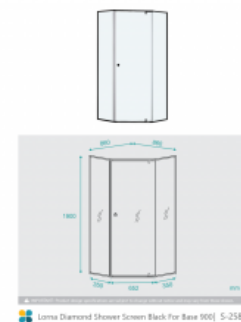

Lorna Diamond Frame Shower Screen 900mm for Base Black

SKU#: S-2584

\$391.20

~~489~~

SHOWER HANDLE OPTION

To Suit: Our Diamond 900x900 shower base (can be installed without base)

Actual Size: 860 x 860 x 1900mm

Glass Thickness: 6mm Toughened Glass

Door Placement: As seen on picture or inverted

Hardware: Stainless Steel

Frame: Aluminium Streamlined Frame

Finish: Matte Black

Certification: AS2208 Certificate

Warranty: 7 Year Product Warranty

The Lorna Diamond shower screen is streamlined, sleek and modern; a style that has been popular for decades for space saving and solving design dilemmas. The Lorna Diamond shower screen fits perfectly in the corner of your bathroom, the unique diamond shape designed to maximise space and provide a contemporary look and matches with a diamond shower base. The central door has a swivel hinge and the streamlined aluminium frame has the added benefit of being easier to clean than a completely framed screen, with fewer nooks and crannies for mould and soap scum to build as it is fully framed. The 6mm toughened glass offers a clean finish that completes any bathroom style.