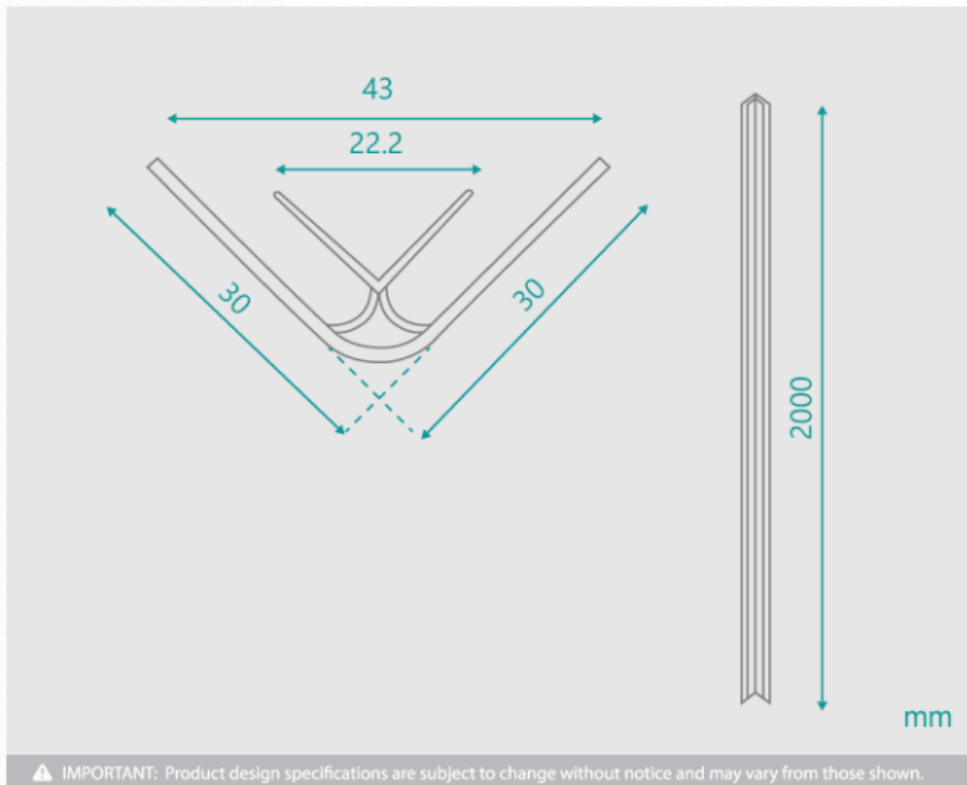

Shower Wall Lining Corner Join

SKU#: S-2605

\$20

~~\$25~~

Installed Size: 30 x 2000mm

Construction: Flexible, high grade Acrylic

Warranty: 5 Year Product Warranty

These wall lining corner join's assist you to create a full wall of protective lining for your shower. Pair with the Shower Wall Panel Liners in either 900mm or 1200mm to achieve a seamless look. Our wall liners look fantastic and are easy to maintain, cleaning becomes a breeze with no grout lines that can catch soap residue or chip away in time.

⚠ IMPORTANT: Product design specifications are subject to change without notice and may vary from those shown.

Shower Wall Lining Corner Join

| S-2605