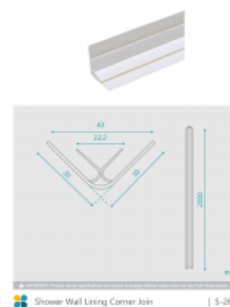

Shower Wall Lining Corner Join

SKU#: S-2605

\$20

~~\$25~~

Installed Size: 30 x 2000mm

Construction: Flexible, high grade Acrylic

Warranty: 5 Year Product Warranty

These wall lining corner join's assist you to create a full wall of protective lining for your shower. Pair with the Shower Wall Panel Liners in either 900mm or 1200mm to achieve a seamless look. Our wall liners look fantastic and are easy to maintain, cleaning becomes a breeze with no grout lines that can catch soap residue or chip away in time.

⚠ IMPORTANT: Product design specifications are subject to change without notice and may vary from those shown.

Shower Wall Lining Corner Join

| S-2605