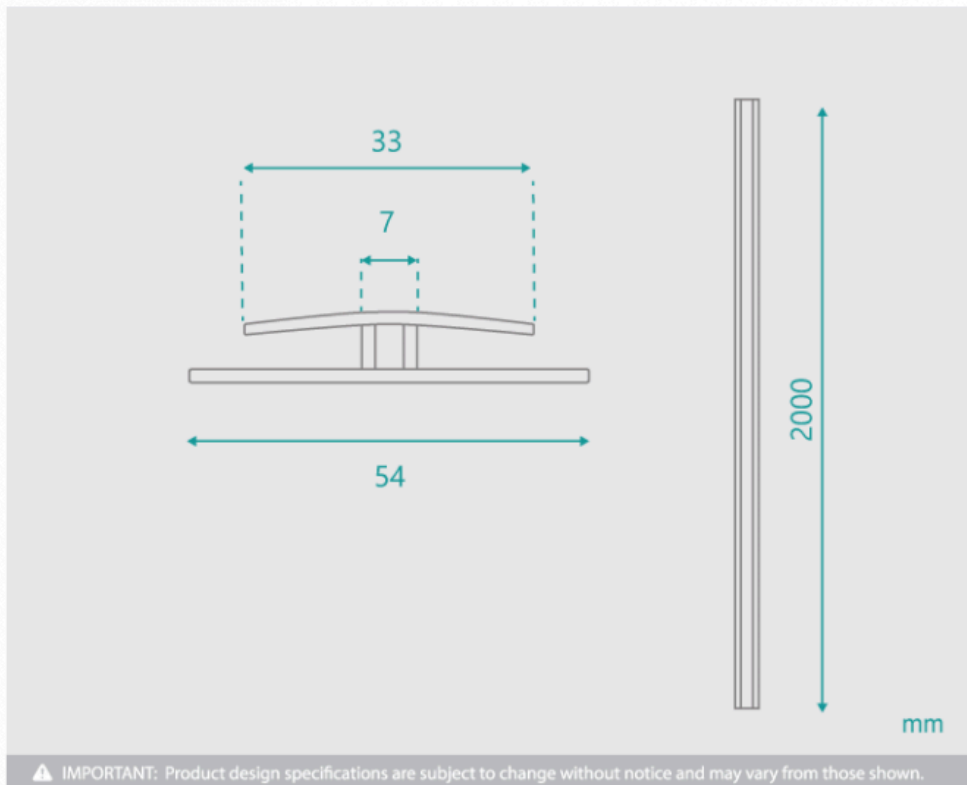

## Shower Wall Lining Straight Join

SKU#: S-2606

**\$20**

~~\$25~~

Installed Size: 54 x 2000mm

Construction: Flexible, high grade Acrylic

Warranty: 5 Year Product Warranty

These wall lining straight join's help you create a full wall of protective lining for your shower. Pair with the Shower Wall Panel Liners in either 900mm or 1200mm to achieve a seamless look. Our wall liners look fantastic and are easy to maintain, cleaning becomes a breeze with no grout lines that can catch soap residue or chip away in time.

⚠ IMPORTANT: Product design specifications are subject to change without notice and may vary from those shown.

Shower Wall Lining Straight Join

| S-2606