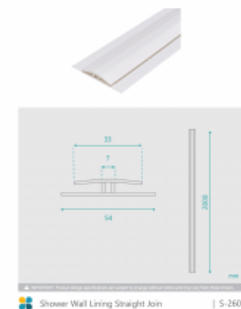

## Shower Wall Lining Straight Join

SKU#: S-2606

**\$20**

~~\$25~~

Installed Size: 54 x 2000mm

Construction: Flexible, high grade Acrylic

Warranty: 5 Year Product Warranty

These wall lining straight join's help you create a full wall of protective lining for your shower. Pair with the Shower Wall Panel Liners in either 900mm or 1200mm to achieve a seamless look. Our wall liners look fantastic and are easy to maintain, cleaning becomes a breeze with no grout lines that can catch soap residue or chip away in time.

⚠ IMPORTANT: Product design specifications are subject to change without notice and may vary from those shown.

Shower Wall Lining Straight Join

| S-2606