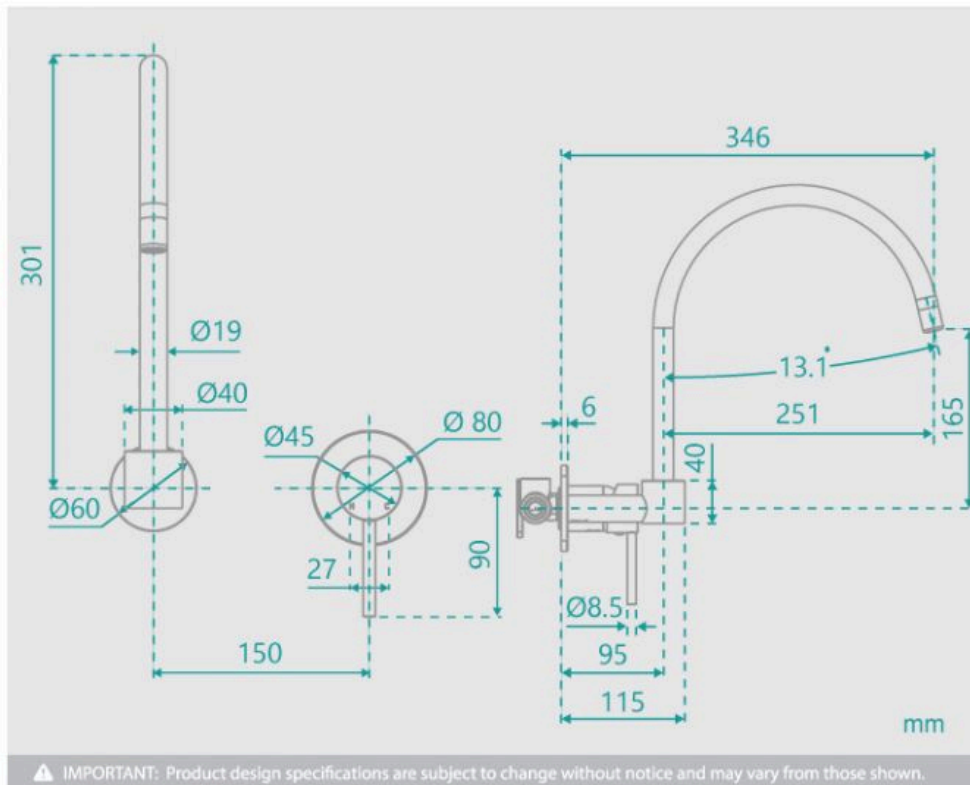

BLACKOUT SALE

Eleanor Swivel Wall Spout & Mixer Set Black

SKU#: S-3074

\$166.40

~~\$209~~

Backplate Diameter: 60mm
 Total Height: 301mm
 Spout Height: 165mm
 Spout Length/Reach: 346mm
 Mixer Backplate Diameter: 80mm
 Construction: Brass
 Finish: Matte Black
 Cartridge: 35mm Ceramic
 Accreditation: AU Standard, WELS 7.5L/Min 4 Star and Watermark
 WELS Registration: T36284
 Warranty: 7 Year Product Warranty

This elegant matte black, round, modern wall spout & mixer set makes for a practical and beautiful upgrade for your sink. Due to the swivel feature on the spout, it can be moved to the side to easily access the sink- excellent for kitchen, laundry and basin sinks.

View our store to find a basin, mirror or our other accessories for your bathroom and save on combined delivery.

See listing image for measurement specification.

Eleanor Swivel Spout & Wall Mixer Set Black

| S-3074