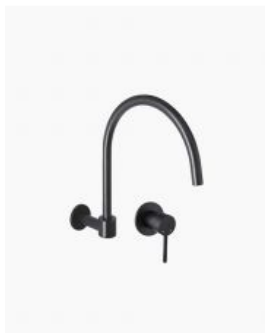

BLACKOUT SALE

Eleanor Swivel Wall Spout & Mixer Set Black

SKU#: S-3074

\$166.40

~~\$209~~

Backplate Diameter: 60mm
 Total Height: 301mm
 Spout Height: 165mm
 Spout Length/Reach: 346mm
 Mixer Backplate Diameter: 80mm
 Construction: Brass
 Finish: Matte Black
 Cartridge: 35mm Ceramic
 Accreditation: AU Standard, WELS 7.5L/Min 4 Star and Watermark
 WELS Registration: T36284
 Warranty: 7 Year Product Warranty

This elegant matte black, round, modern wall spout & mixer set makes for a practical and beautiful upgrade for your sink. Due to the swivel feature on the spout, it can be moved to the side to easily access the sink- excellent for kitchen, laundry and basin sinks.

View our store to find a basin, mirror or our other accessories for your bathroom and save on combined delivery.

See listing image for measurement specification.

Eleanor Swivel Spout & Wall Mixer Set Black