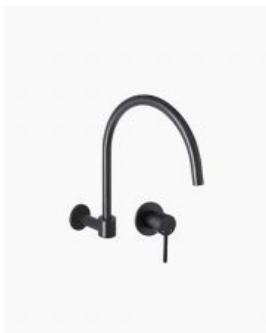

BLACKOUT SALE

Eleanor Swivel Wall Spout & Mixer Set Black

SKU#: S-3074

\$166.40

~~\$209~~

Backplate Diameter: 60mm
 Total Height: 301mm
 Spout Height: 165mm
 Spout Length/Reach: 346mm
 Mixer Backplate Diameter: 80mm
 Construction: Brass
 Finish: Matte Black
 Cartridge: 35mm Ceramic
 Accreditation: AU Standard, WELS 7.5L/Min 4 Star and Watermark
 WELS Registration: T36284
 Warranty: 7 Year Product Warranty

This elegant matte black, round, modern wall spout & mixer set makes for a practical and beautiful upgrade for your sink. Due to the swivel feature on the spout, it can be moved to the side to easily access the sink- excellent for kitchen, laundry and basin sinks.

View our store to find a basin, mirror or our other accessories for your bathroom and save on combined delivery.

See listing image for measurement specification.

Eleanor Swivel Spout & Wall Mixer Set Black