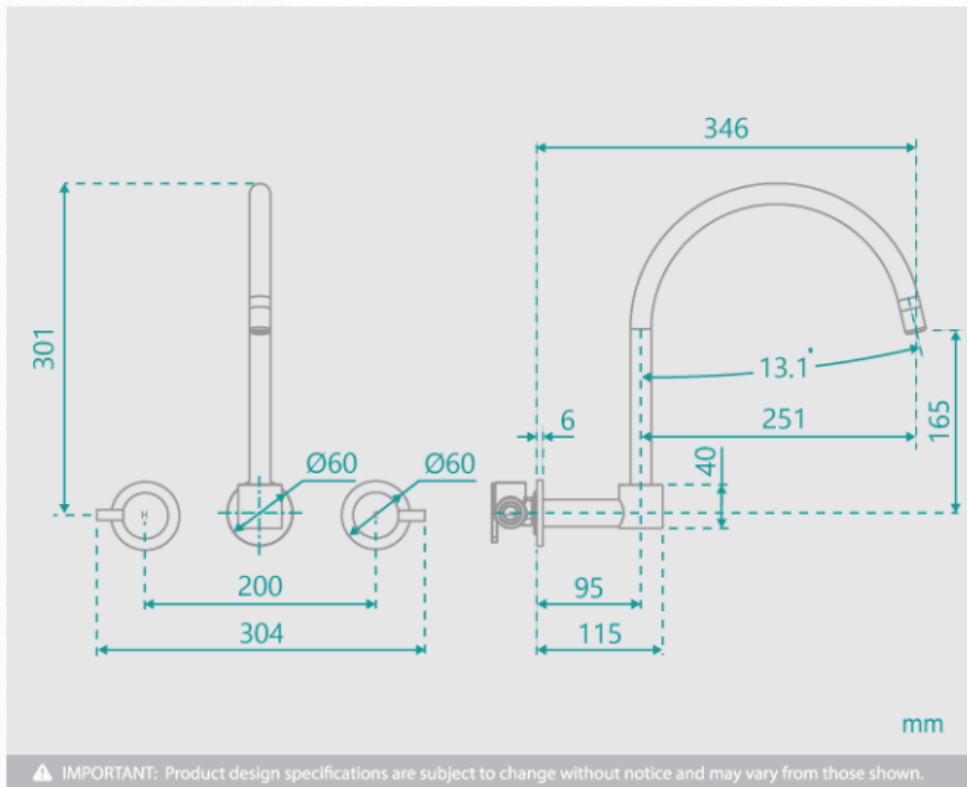

## Eleanor Swivel Wall Spout & Tap Set Black

SKU#: S-3082

**\$182.40**

~~\$229~~

Backplate Diameter: 60mm  
 Total Height: 301mm  
 Spout Height: 169.2mm  
 Spout Length/Reach: 346mm  
 Construction: Brass  
 Finish: Matte Black  
 Cartridge: 35mm Ceramic  
 Accreditation: AU Standard, WELS 7.5L/Min 4 Star and Watermark  
 WELS Registration: T17188  
 Warranty: 7 Year Product Warranty

This elegant, round, modern matte black wall spout & tap set makes for a practical and beautiful upgrade for your sink. Due to the swivel feature on the spout, it can be moved to the side to easily access the sink- excellent for kitchen, laundry, basin sinks.

View our store to find a basin, mirror or our other accessories for your bathroom and save on combined delivery.

See listing image for measurement specification.

Eleanor Swivel Wall Spout & Tap Set Black | S-3082