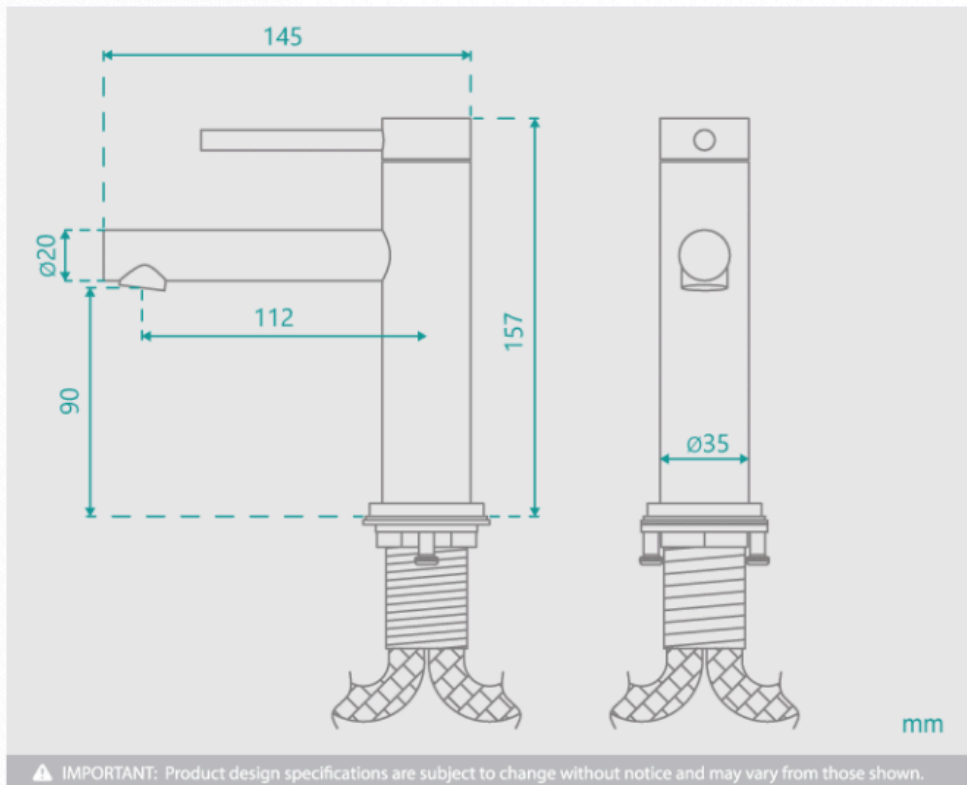

## Rosa Basin Mixer Tap

SKU#: F-1037

**\$79.10**

~~\$112~~

FINISH OPTION

Total Height: 157mm

Spout Height: 90mm

Spout Length/Reach: 112mm

Construction: Brass

Cartridge: 25mm Ceramic

Accreditation: AU Standard, WELS 6L/min 5 Star and Watermark

WELS Registration: T42731

Warranty: 5 Year Product Warranty

The Rosa range is an elegant and modern addition to any bathroom. This medium sized basin mixer offers a round angled spout which will compliment any above counter basin. In a variety of colours, this stunning range will ultimately complete your dream bathroom.

View our store to find a vanity unit, basin, mirror, basin or shower fixture for your bathroom and save on combined delivery.

Rosa Basin Mixer Tap Medium | F-1037

Rosa Basin Mixer Tap Medium

| F-1037