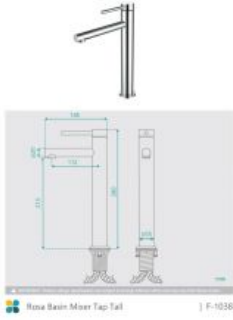

Rosa Basin Mixer Tap Tall

SKU#: F-1038

\$107.10

~~\$152~~

FINISH OPTION

Total Height: 280mm

Spout Height: 213mm

Spout Length/Reach: 112mm

Construction: Brass

Cartridge: 25mm Ceramic

Accreditation: AU Standard, WELS 6L/min 5 Star and Watermark

WELS Registration: T42730

Warranty: 5 Year Product Warranty

The Rosa range is an elegant and modern addition to any bathroom. This tall sized basin mixer offers a round angled spout which will compliment any above counter basin. In a variety of colours, this stunning range will ultimately complete your dream bathroom.

View our store to find a vanity unit, basin, mirror, basin or shower fixture for your bathroom and save on combined delivery.

 Rosa Basin Mixer Tap Tall

| F-1038