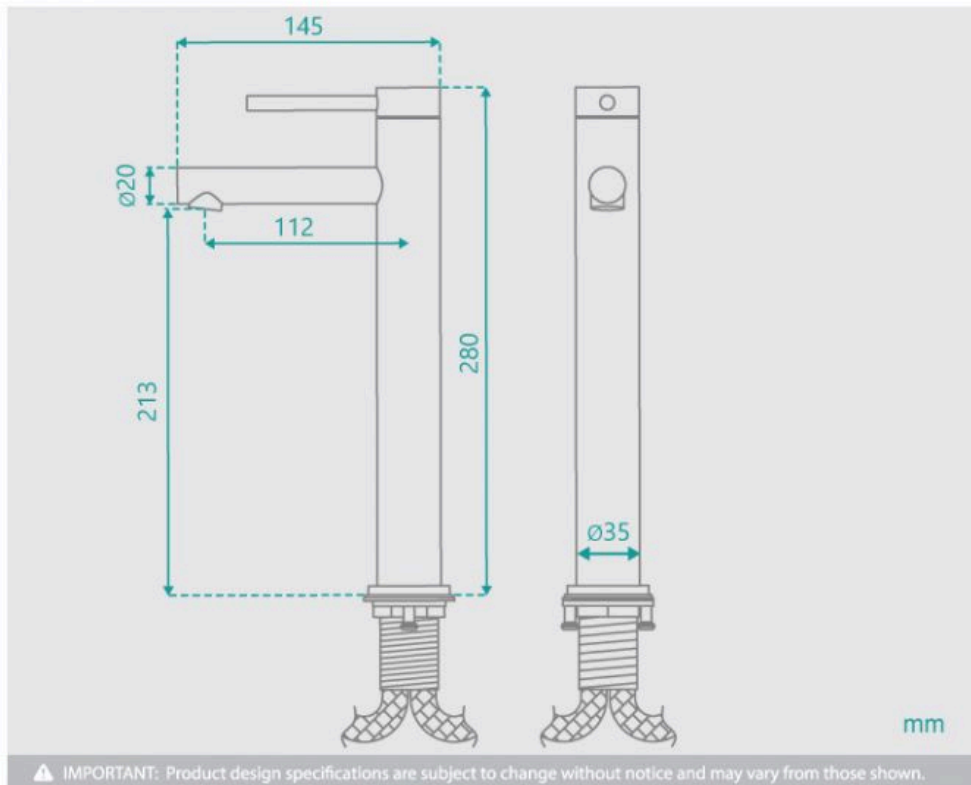

Rosa Basin Mixer Tap Tall

SKU#: F-1038

\$107.10

~~\$152~~

FINISH OPTION

Total Height: 280mm

Spout Height: 213mm

Spout Length/Reach: 112mm

Construction: Brass

Cartridge: 25mm Ceramic

Accreditation: AU Standard, WELS 6L/min 5 Star and Watermark

WELS Registration: T42730

Warranty: 5 Year Product Warranty

The Rosa range is an elegant and modern addition to any bathroom. This tall sized basin mixer offers a round angled spout which will compliment any above counter basin. In a variety of colours, this stunning range will ultimately complete your dream bathroom.

View our store to find a vanity unit, basin, mirror, basin or shower fixture for your bathroom and save on combined delivery.

 Rosa Basin Mixer Tap Tall

| F-1038