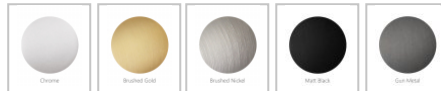

Rosa Wall Mixer & Spout

SKU#: S-3076

\$132.30

~~189~~

FINISH OPTION

Backplate: 230mm x 70mm

Spout: 200mm

Construction: Brass

Cartridge: 35mm Ceramic

Accreditation: AU standard, WELS 6.5L/min 4 Star and Watermark

WELS Registration: T42732

Warranty: 5 Year Product Warranty

The Rosa range is an elegant and modern addition to any bathroom. This stylish wall mixer & spout duo can be used as a bath spout or basin spout, this piece is the perfect accessory to your bathroom. In a variety of colours, this stunning range will ultimately complete the bathroom of your dreams.