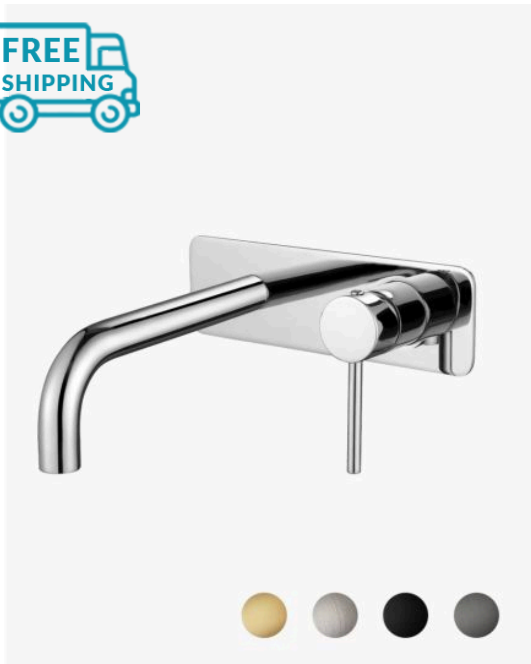

Rosa Wall Mixer & Spout

SKU#: S-3076

\$132.30

~~189~~

FINISH OPTION

Backplate: 230mm x 70mm

Spout: 200mm

Construction: Brass

Cartridge: 35mm Ceramic

Accreditation: AU standard, WELS 6.5L/min 4 Star and Watermark

WELS Registration: T42732

Warranty: 5 Year Product Warranty

The Rosa range is an elegant and modern addition to any bathroom. This stylish wall mixer & spout duo can be used as a bath spout or basin spout, this piece is the perfect accessory to your bathroom. In a variety of colours, this stunning range will ultimately complete the bathroom of your dreams.

View our store to find a vanity unit, basin, mirror, basin or shower fixture for your bathroom and save on combined delivery.

 Rosa Wall Mixer And Spout

| S-3076