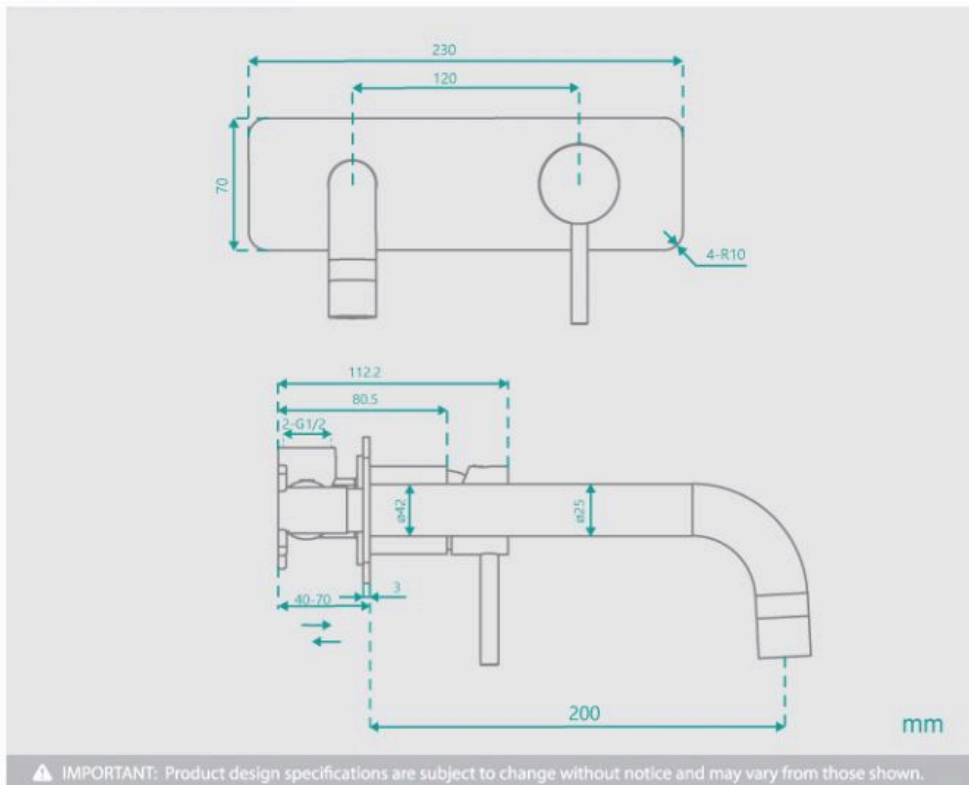

Rosa Wall Mixer & Spout

SKU#: S-3076

\$132.30

~~189~~

FINISH OPTION

Backplate: 230mm x 70mm

Spout: 200mm

Construction: Brass

Cartridge: 35mm Ceramic

Accreditation: AU standard, WELS 6.5L/min 4 Star and Watermark

WELS Registration: T42732

Warranty: 5 Year Product Warranty

The Rosa range is an elegant and modern addition to any bathroom. This stylish wall mixer & spout duo can be used as a bath spout or basin spout, this piece is the perfect accessory to your bathroom. In a variety of colours, this stunning range will ultimately complete the bathroom of your dreams.

View our store to find a vanity unit, basin, mirror, basin or shower fixture for your bathroom and save on combined delivery.

 Rosa Wall Mixer And Spout

| S-3076