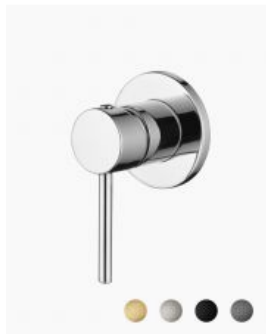

Rosa Wall Mixer

SKU#: S-3078

\$68.40

~~\$76~~

FINISH OPTION

Backplate: 80mm

Construction: Brass

Cartridge: 35mm Ceramic

Accreditation: AU Standard & Watermark

Warranty: 5 Year Product Warranty

The Rosa range is an elegant and modern addition to any bathroom. This mixer features a smaller back plate (80mm diameter) that looks more minimal and modern & will compliment your bathroom space. In a variety of colours, this stunning range will ultimately complete the bathroom of your dreams.

View our store to find a vanity unit, basin, mirror, basin or shower fixture for your bathroom and save on combined delivery.

 Rosa Wall Mixer

| S-3078