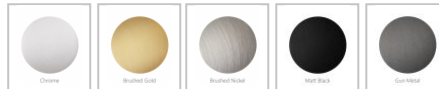

Rosa Wall Mixer

SKU#: S-3078

\$68.40

~~\$76~~

FINISH OPTION

Backplate: 80mm

Construction: Brass

Cartridge: 35mm Ceramic

Accreditation: AU Standard & Watermark

Warranty: 5 Year Product Warranty

The Rosa range is an elegant and modern addition to any bathroom. This mixer features a smaller back plate (80mm diameter) that looks more minimal and modern & will compliment your bathroom space. In a variety of colours, this stunning range will ultimately complete the bathroom of your dreams.

View our store to find a vanity unit, basin, mirror, basin or shower fixture for your bathroom and save on combined delivery.

 Rosa Wall Mixer

| S-3078