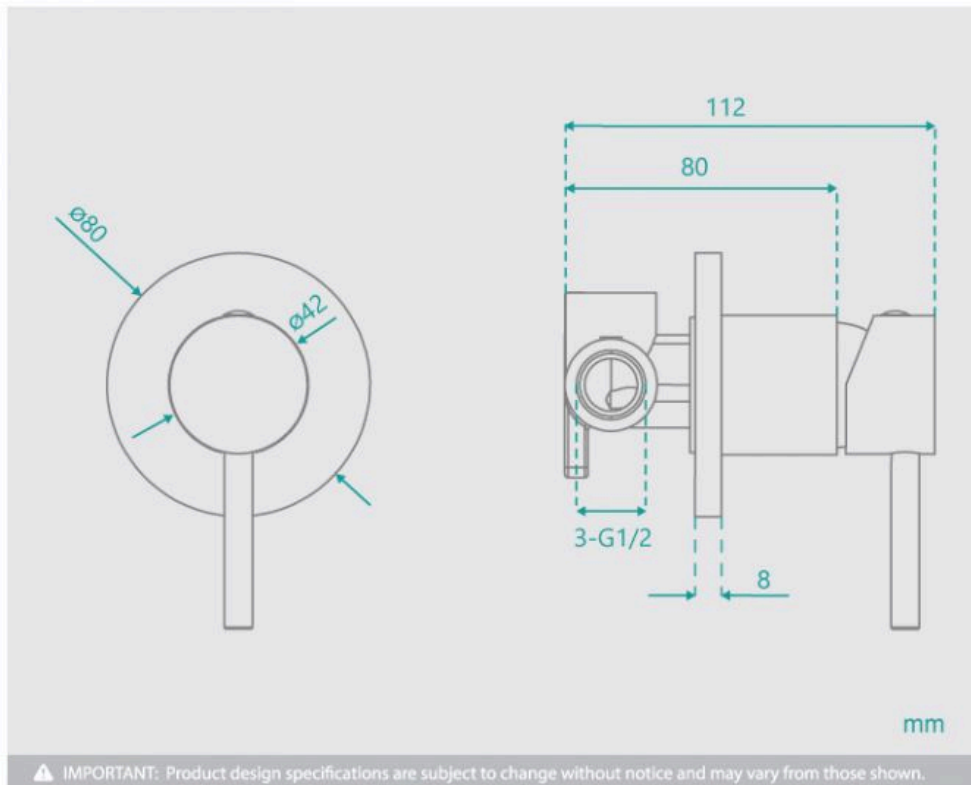

Rosa Wall Mixer

| S-3078