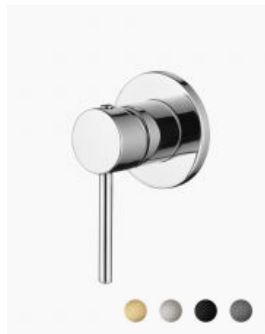

Rosa Wall Mixer

SKU#: S-3078

\$68.40

~~\$76~~

FINISH OPTION

Backplate: 80mm

Construction: Brass

Cartridge: 35mm Ceramic

Accreditation: AU Standard & Watermark

Warranty: 5 Year Product Warranty

The Rosa range is an elegant and modern addition to any bathroom. This mixer features a smaller back plate (80mm diameter) that looks more minimal and modern & will compliment your bathroom space. In a variety of colours, this stunning range will ultimately complete the bathroom of your dreams.

View our store to find a vanity unit, basin, mirror, basin or shower fixture for your bathroom and save on combined delivery.

 Rosa Wall Mixer

| S-3078