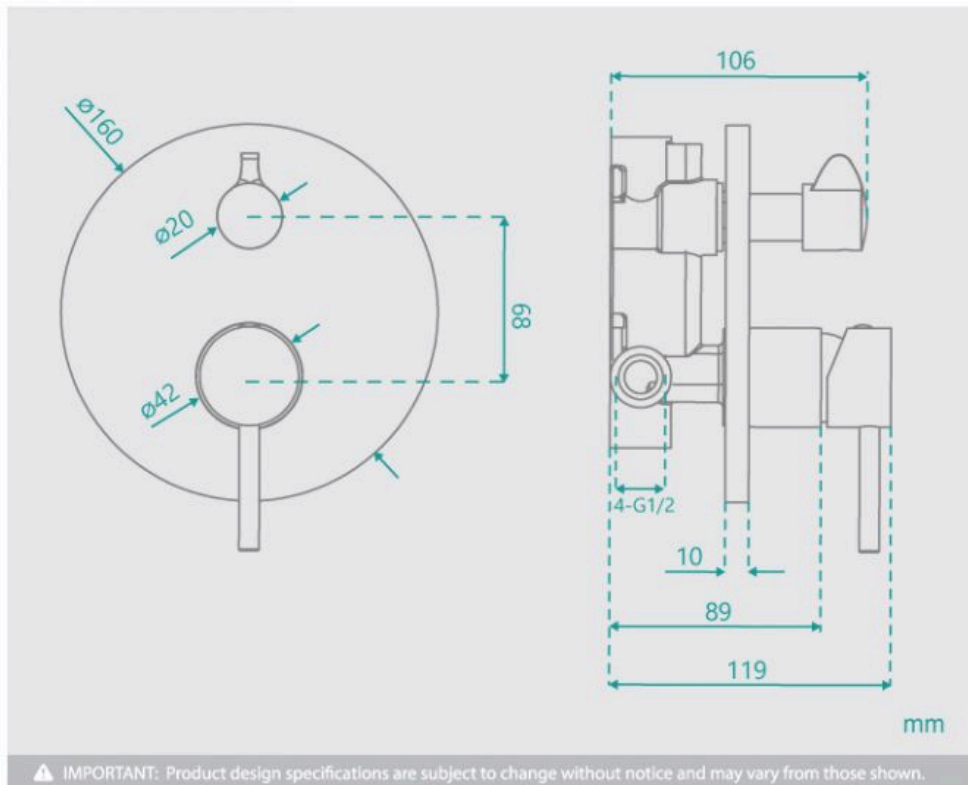

### FINISH OPTION

Backplate: 160mm

Construction: Brass

Cartridge: 35mm Ceramic

Accreditation: AU Standard & Watermark

Warranty: 5 Year Product Warranty

The Rosa range is an elegant and modern addition to any bathroom. This stylish mixer will compliment almost any style of bathroom and shower space. The built in diverter will allow you to plumb your shower and bath water flow in one mixer! In a variety of colours, this stunning range will ultimately complete the bathroom of your dreams.

View our store to find a vanity unit, basin, mirror, basin or shower fixture for your bathroom and save on combined delivery.

 Rosa Wall Mixer With Diverter

| S-3079