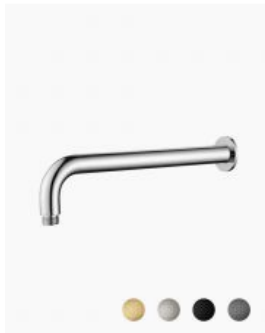

Rosa Shower Head Wall Arm

SKU#: S-2044

\$29.40

~~\$42~~

FINISH OPTION

Arm Length/Reach: 400mm
 Arm Backplate Diameter: 50mm
 Construction: Brass
 Accreditation: AU Standard
 Warranty: 5 Year Product Warranty

The Rosa range is an elegant and modern addition to any bathroom. The Rosa shower arm can be coupled with any of our fantastic shower heads to create your own look. In a variety of colours, this stunning range will ultimately complete the bathroom of your dreams.

View our store to find a matching shower head, or vanity unit, mirror, basin or tap for your bathroom and save on combined delivery.

 Rosa Shower Arm

| S-2044