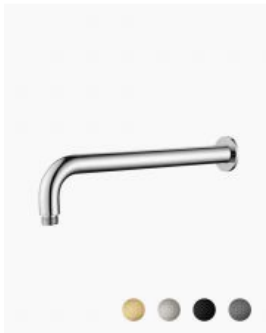

Rosa Shower Head Wall Arm

SKU#: S-2044

\$29.40

~~\$42~~

FINISH OPTION

Arm Length/Reach: 400mm
 Arm Backplate Diameter: 50mm
 Construction: Brass
 Accreditation: AU Standard
 Warranty: 5 Year Product Warranty

The Rosa range is an elegant and modern addition to any bathroom. The Rosa shower arm can be coupled with any of our fantastic shower heads to create your own look. In a variety of colours, this stunning range will ultimately complete the bathroom of your dreams.

View our store to find a matching shower head, or vanity unit, mirror, basin or tap for your bathroom and save on combined delivery.

 Rosa Shower Arm

| S-2044