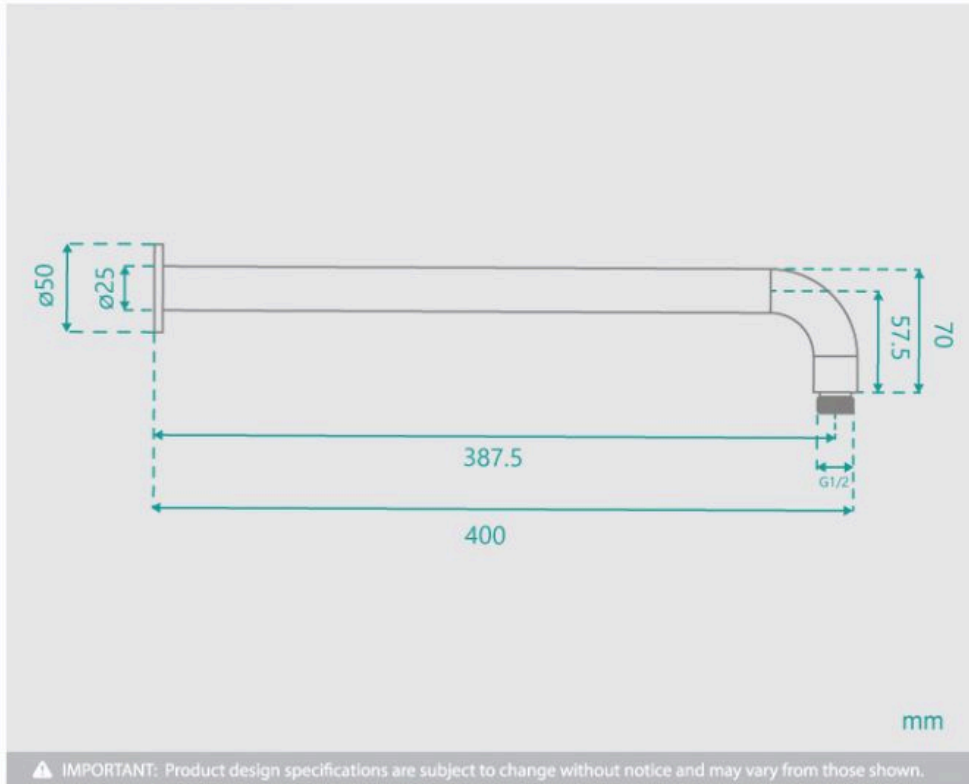

Rosa Shower Arm

| S-2044