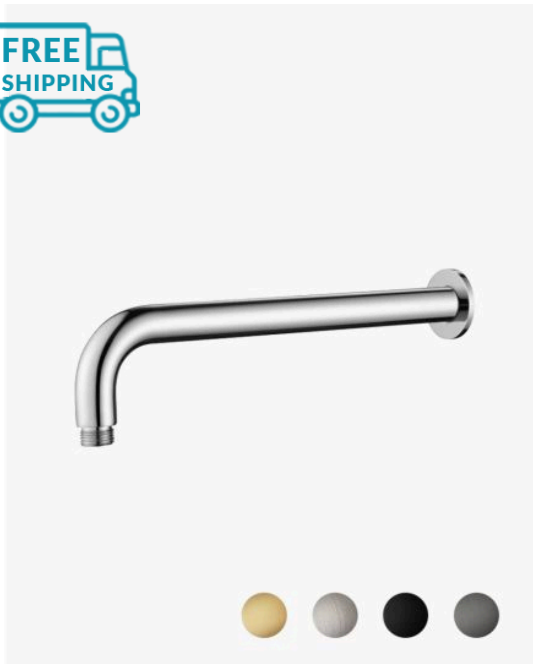

Rosa Shower Head Wall Arm

SKU#: S-2044

\$29.40

~~\$42~~

FINISH OPTION

Arm Length/Reach: 400mm
 Arm Backplate Diameter: 50mm
 Construction: Brass
 Accreditation: AU Standard
 Warranty: 5 Year Product Warranty

The Rosa range is an elegant and modern addition to any bathroom. The Rosa shower arm can be coupled with any of our fantastic shower heads to create your own look. In a variety of colours, this stunning range will ultimately complete the bathroom of your dreams.

View our store to find a matching shower head, or vanity unit, mirror, basin or tap for your bathroom and save on combined delivery.

 Rosa Shower Arm

| S-2044