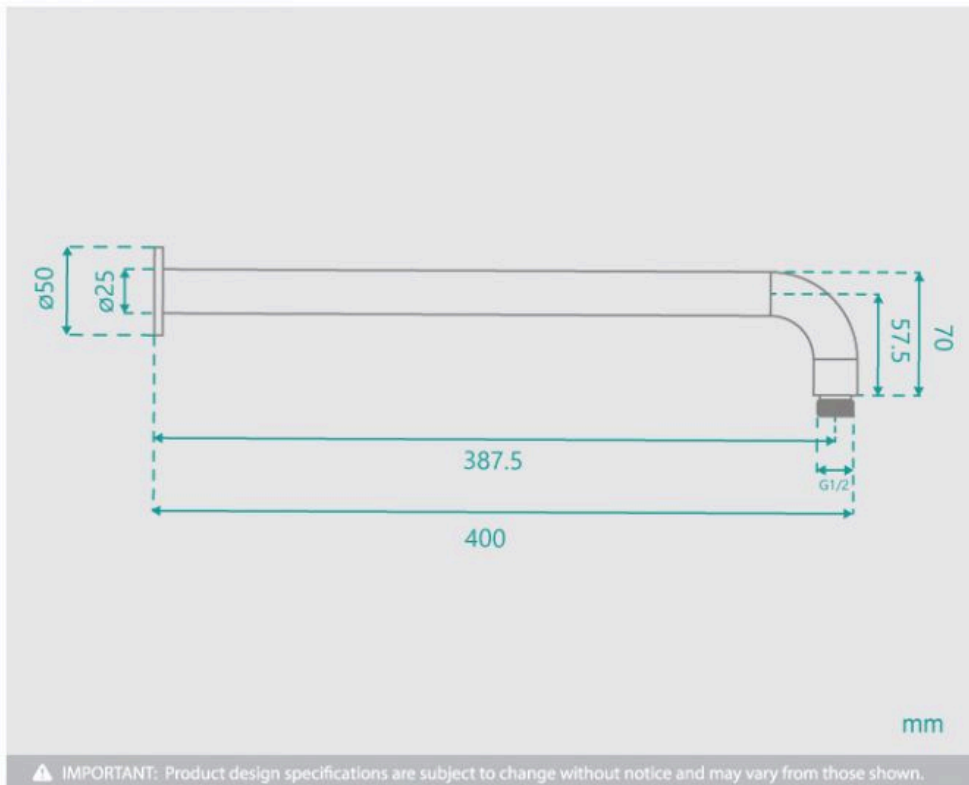

Rosa Shower Head Wall Arm

SKU#: S-2044

\$29.40

~~\$42~~

FINISH OPTION

Arm Length/Reach: 400mm
 Arm Backplate Diameter: 50mm
 Construction: Brass
 Accreditation: AU Standard
 Warranty: 5 Year Product Warranty

The Rosa range is an elegant and modern addition to any bathroom. The Rosa shower arm can be coupled with any of our fantastic shower heads to create your own look. In a variety of colours, this stunning range will ultimately complete the bathroom of your dreams.

View our store to find a matching shower head, or vanity unit, mirror, basin or tap for your bathroom and save on combined delivery.

 Rosa Shower Arm

| S-2044