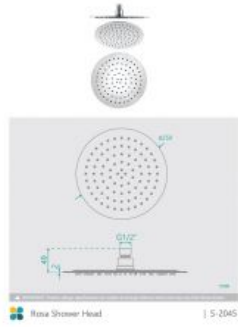

Rosa Shower Head

SKU#: S-2045

\$50.40

~~\$72~~

FINISH OPTION

Shower Head Diameter: 250mm

Head Height: 2mm

Total Head Height: 49mm

Construction: Brass

Accreditation: AU Standard, WELS 9L/min 3 Star and Watermark

WELS Registration: S18032

Warranty: 5 Year Product Warranty

The Rosa range is an elegant and modern addition to any bathroom. This large stylish shower head will provide you with a luxurious hotel standard shower in the comfort of your own home. In a variety of colours, this stunning range will ultimately complete the bathroom of your dreams.

View our store to find a matching arm or vanity unit, mirror, basin or tap for your bathroom and save on combined delivery.

Rosa Shower Head

| S-2045