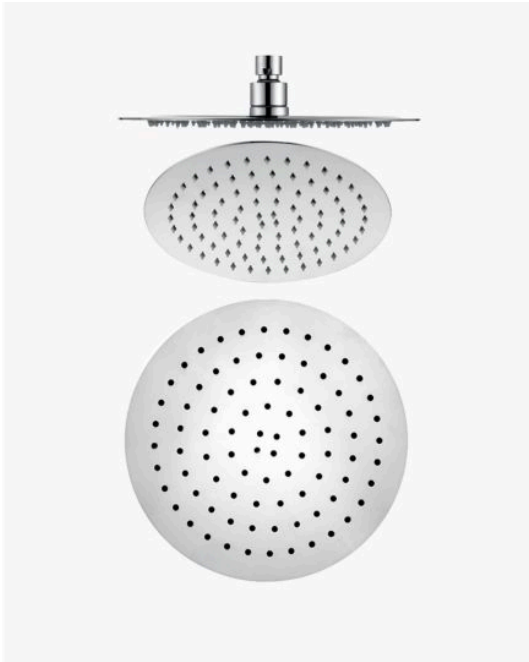

Rosa Shower Head

SKU#: S-2045

\$50.40

~~\$72~~

FINISH OPTION

Shower Head Diameter: 250mm

Head Height: 2mm

Total Head Height: 49mm

Construction: Brass

Accreditation: AU Standard, WELS 9L/min 3 Star and Watermark

WELS Registration: S18032

Warranty: 5 Year Product Warranty

The Rosa range is an elegant and modern addition to any bathroom. This large stylish shower head will provide you with a luxurious hotel standard shower in the comfort of your own home. In a variety of colours, this stunning range will ultimately complete the bathroom of your dreams.

View our store to find a matching arm or vanity unit, mirror, basin or tap for your bathroom and save on combined delivery.

Rosa Shower Head

| S-2045