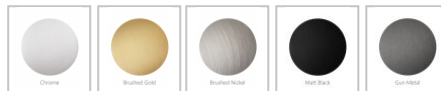

Rosa Shower Head

SKU#: S-2045

\$50.40

~~\$72~~

FINISH OPTION

Shower Head Diameter: 250mm

Head Height: 2mm

Total Head Height: 49mm

Construction: Brass

Accreditation: AU Standard, WELS 9L/min 3 Star and Watermark

WELS Registration: S18032

Warranty: 5 Year Product Warranty

The Rosa range is an elegant and modern addition to any bathroom. This large stylish shower head will provide you with a luxurious hotel standard shower in the comfort of your own home. In a variety of colours, this stunning range will ultimately complete the bathroom of your dreams.

View our store to find a matching arm or vanity unit, mirror, basin or tap for your bathroom and save on combined delivery.

Rosa Shower Head

| S-2045