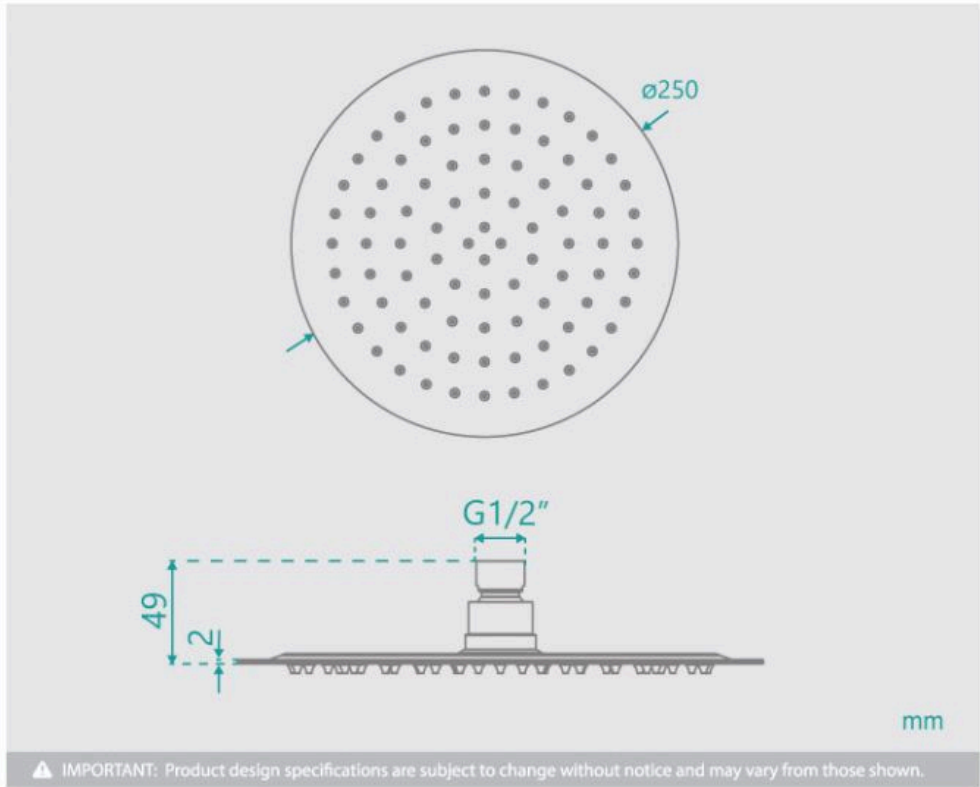

Rosa Shower Head

SKU#: S-2045

\$50.40

~~\$72~~

FINISH OPTION

Shower Head Diameter: 250mm

Head Height: 2mm

Total Head Height: 49mm

Construction: Brass

Accreditation: AU Standard, WELS 9L/min 3 Star and Watermark

WELS Registration: S18032

Warranty: 5 Year Product Warranty

The Rosa range is an elegant and modern addition to any bathroom. This large stylish shower head will provide you with a luxurious hotel standard shower in the comfort of your own home. In a variety of colours, this stunning range will ultimately complete the bathroom of your dreams.

View our store to find a matching arm or vanity unit, mirror, basin or tap for your bathroom and save on combined delivery.

Rosa Shower Head

| S-2045