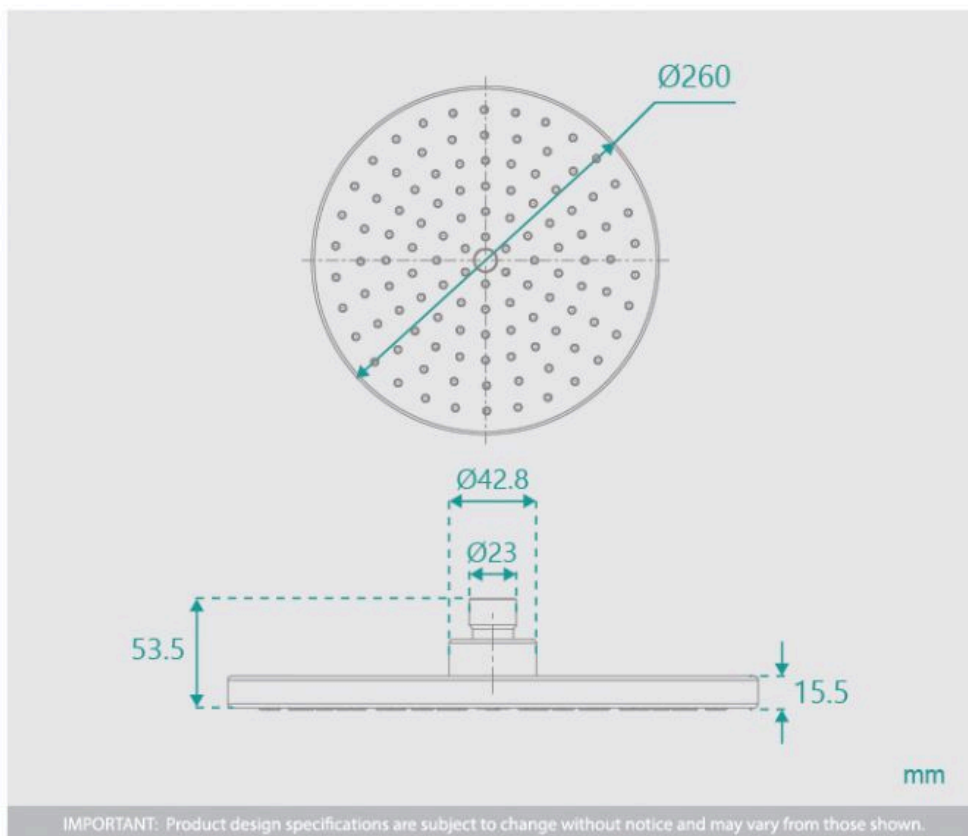

## Eleanor Shower Head Chrome

SKU#: S-1004

**\$39.20**

~~49~~

Shower Head Diameter: 260mm

Head Thickness: 22mm

Total Head Height: 61mm

Construction: ABS

Finish: Chrome Finish

Accreditation: AU Standard, WELS 9L/min 3 Star and Watermark

WELS Registration: S15003

Warranty: 7 Year Product Warranty

This large modern shower head will provide you with a luxurious hotel standard shower in the comfort of your own home. Featuring a glossy chrome finish and a round head shape, this shower will level up your sleek modern bathroom design.

View our store to find a matching [arm](#) or [vanity unit](#), [mirror](#), [basin](#) or [tap](#) for your bathroom and save on combined delivery.

See listing image for measurement specification.

Eleanor Shower Head Chrome