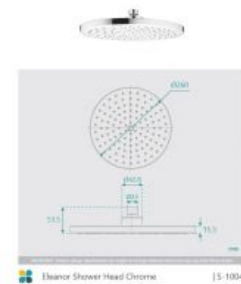

## Eleanor Shower Head Chrome

SKU#: S-1004

**\$39.20**

~~49~~

Shower Head Diameter: 260mm

Head Thickness: 22mm

Total Head Height: 61mm

Construction: ABS

Finish: Chrome Finish

Accreditation: AU Standard, WELS 9L/min 3 Star and Watermark

WELS Registration: S15003

Warranty: 7 Year Product Warranty

This large modern shower head will provide you with a luxurious hotel standard shower in the comfort of your own home. Featuring a glossy chrome finish and a round head shape, this shower will level up your sleek modern bathroom design.

View our store to find a matching [arm](#) or [vanity unit](#), [mirror](#), [basin](#) or [tap](#) for your bathroom and save on combined delivery.

See listing image for measurement specification.

Eleanor Shower Head Chrome