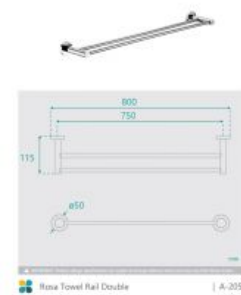

## FINISH OPTION

Length: 800mm

Width: 115mm

Height: 50mm

Construction: Brass

Design: Round, part of a complete range

Warranty: 5 Year Product Warranty

The Rosa range is an elegant and modern addition to any bathroom. This double towel rail is an excellent choice to provide functionality to your bathroom. In a variety of colours, this stunning range will ultimately complete the bathroom of your dreams.

Wall mount screws and brackets included.

View our complete range of bathroom accessories for a matching look in your home.

Rosa Towel Rail Double

| A-2050