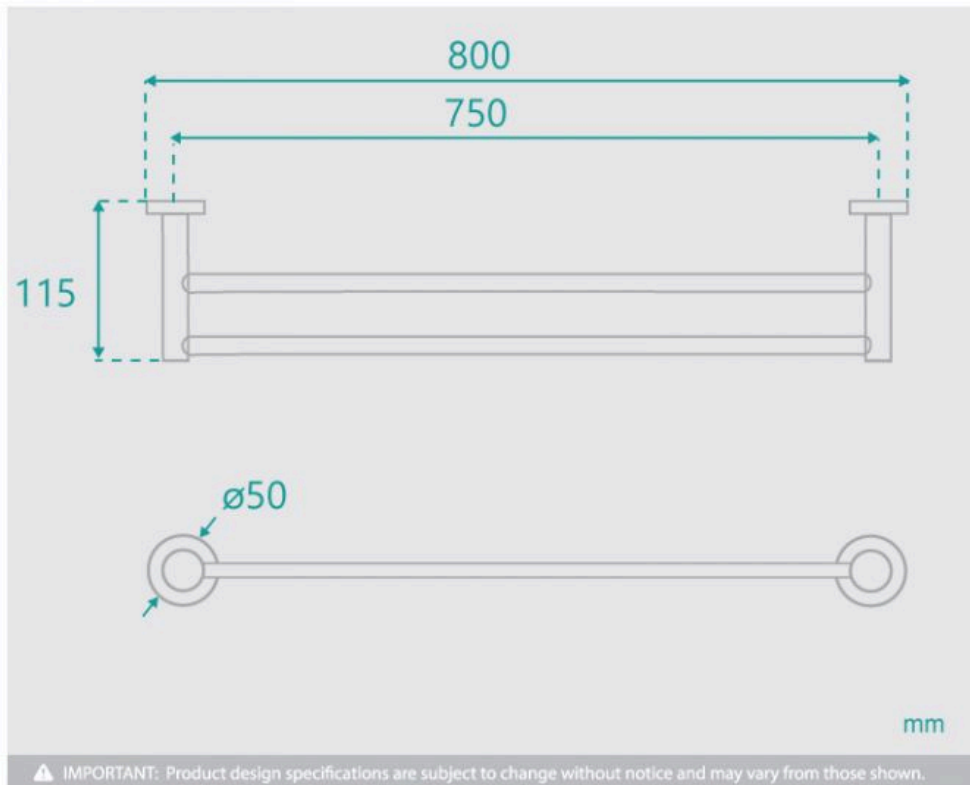

Rosa Towel Rail Double

| A-2050