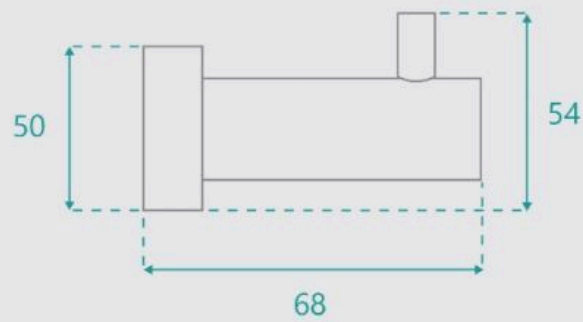

mm

⚠ IMPORTANT: Product design specifications are subject to change without notice and may vary from those shown.

Rosa Towel Hook

| A-2053