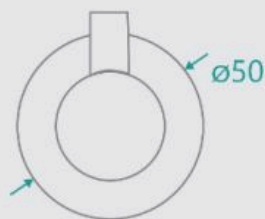

mm

⚠ IMPORTANT: Product design specifications are subject to change without notice and may vary from those shown.

Rosa Towel Hook

| A-2053