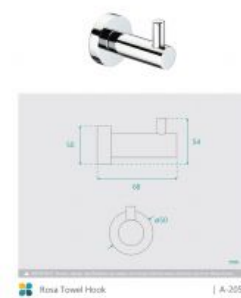

Rosa Towel Robe Hook

SKU#: A-2053

\$18

~~\$20~~

FINISH OPTION

Length: 50mm

Width: 68mm

Height: 54mm

Construction: Brass

Design: Round, part of a complete range

Warranty: 5 Year Product Warranty

The Rosa range is an elegant and modern addition to any bathroom. This towel hook is an excellent choice to provide functionality to your bathroom. In a variety of colours, this stunning range will ultimately complete the bathroom of your dreams.

Wall mount screws and brackets included.

View our complete range of bathroom accessories for a matching look in your home.

mm

⚠ IMPORTANT: Product design specifications are subject to change without notice and may vary from those shown.