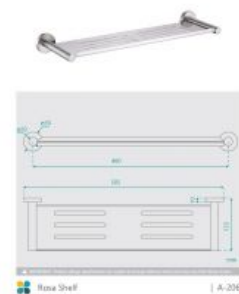

Rosa Shelf

SKU#: A-2064

\$64.80

~~\$72~~

FINISH OPTION

Length: 505mm
 Width: 133mm
 Height: 50mm
 Construction: Brass
 Warranty: 5 Year Product Warranty

The Rosa range is an elegant and modern addition to any bathroom. Add extra storage to your shower with this stylish shelf. In a variety of colours, this stunning range will ultimately complete the bathroom of your dreams.

Unit is constructed and will require wall mounting, screws and brackets included.

View our store to find a vanity unit, basin, mirror, basin or shower fixture for your bathroom and save on combined delivery.