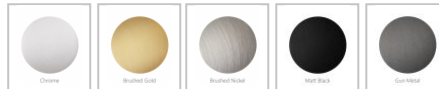

Rosa Shelf

SKU#: A-2064

\$64.80

~~\$72~~

FINISH OPTION

Length: 505mm
 Width: 133mm
 Height: 50mm
 Construction: Brass
 Warranty: 5 Year Product Warranty

The Rosa range is an elegant and modern addition to any bathroom. Add extra storage to your shower with this stylish shelf. In a variety of colours, this stunning range will ultimately complete the bathroom of your dreams.