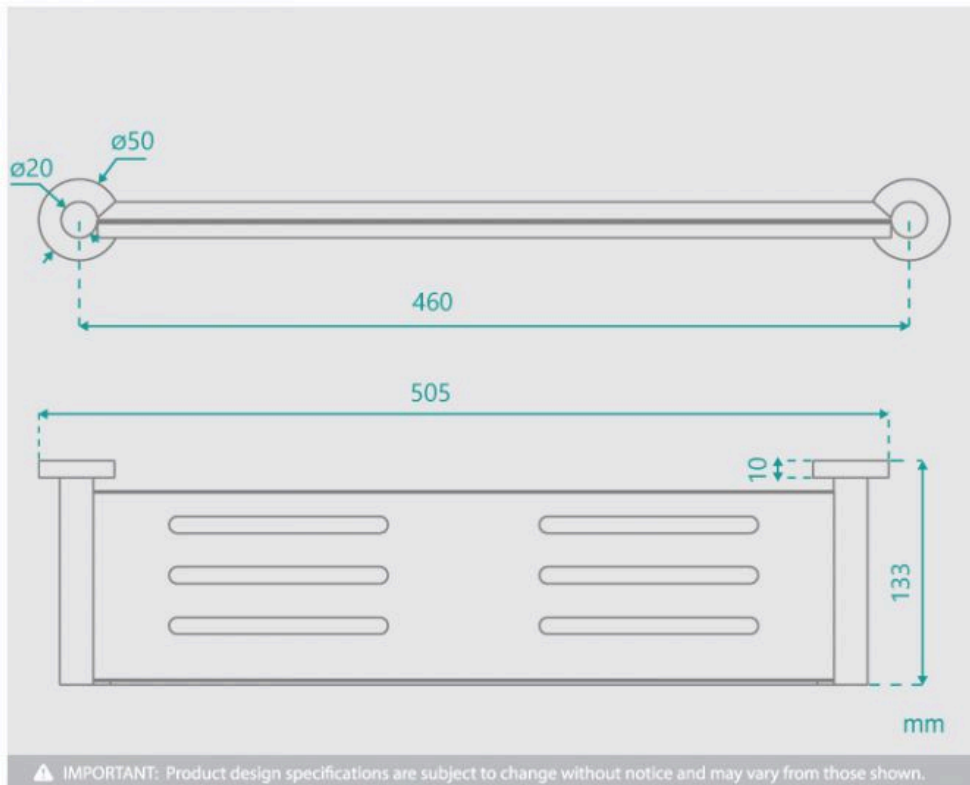

Rosa Shelf

SKU#: A-2064

\$64.80

~~\$72~~

FINISH OPTION

Length: 505mm
 Width: 133mm
 Height: 50mm
 Construction: Brass
 Warranty: 5 Year Product Warranty

The Rosa range is an elegant and modern addition to any bathroom. Add extra storage to your shower with this stylish shelf. In a variety of colours, this stunning range will ultimately complete the bathroom of your dreams.

Unit is constructed and will require wall mounting, screws and brackets included.

View our store to find a vanity unit, basin, mirror, basin or shower fixture for your bathroom and save on combined delivery.