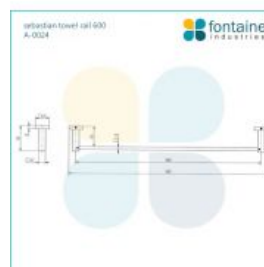

Sebastian Towel Rail Single 600

SKU#: A-0024

$31.20

~~$39~~

Length: 645mm

Width: 80mm

Height: 45mm

Construction: Brass

Finish: Chrome

Design: Square, part of a complete range

Warranty: 7 Year Product Warranty

The Sebastian range of bathroom accessories is modern and very appealing. Unit is constructed and will require wall mounting, screws and brackets included.

View our complete range of bathroom accessories for a matching look in your home.