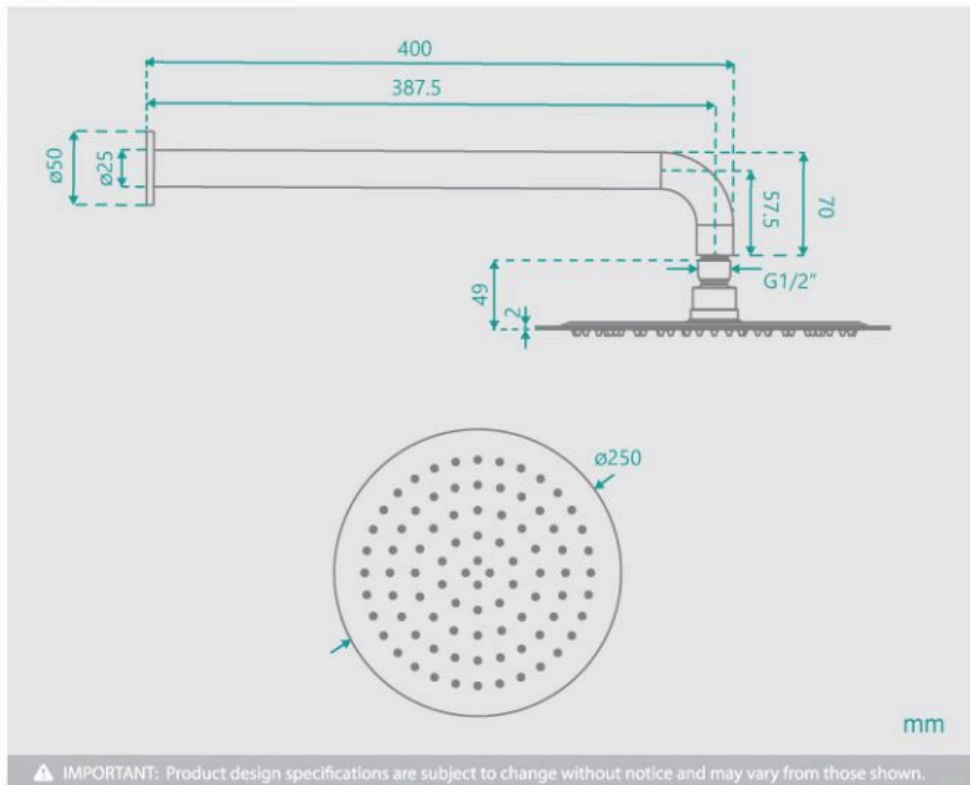

Rosa Shower Arm & Rosa Shower Head Set

SKU#: S-2044 / S-2045

\$79.80

~~114~~

FINISH OPTION

Shower Head Size: 250mm
 Head Height: 2mm
 Total Head Height: 49mm
 Arm Length/Reach: 400mm
 Arm Backplate Width: 50mm
 Construction: Brass
 Accreditation: AU Standard, WELS 9L/min, 3 Star and Watermark
 WELS Registration: S12369
 Warranty: 5 Year Product Warranty

View our store to find a matching range or shower screen, vanity unit, mirror, basin or tap for your bathroom and save on combined delivery.

 Rosa Shower Arm & Rosa Shower Head | S-2044/S-2045