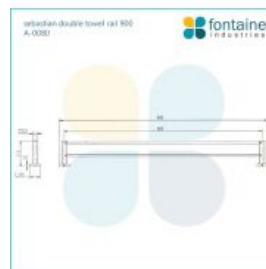

Sebastian Towel Rail Double 900

SKU#: A-0080

\$79

Length: 945mm
Width: 115mm
Height: 45mm
Construction: Brass
Finish: Chrome
Design: Square, part of a complete range
Warranty: 7 Year Product Warranty

The Sebastian range of bathroom accessories is modern and very appealing.

Wall mount screws and brackets included.

View our complete range of bathroom accessories for a matching look in your home.

sebastian double towel rail 900
A-0080