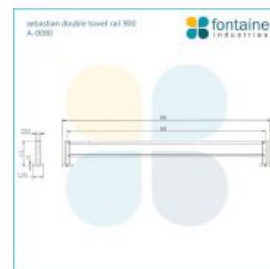

Sebastian Towel Rail Double 900

SKU#: A-0080

$63.20

~~$79~~

Length: 945mm

Width: 115mm

Height: 45mm

Construction: Brass

Finish: Chrome

Design: Square, part of a complete range

Warranty: 7 Year Product Warranty

The Sebastian range of bathroom accessories is modern and very appealing.

Wall mount screws and brackets included.

View our complete range of bathroom accessories for a matching look in your home.