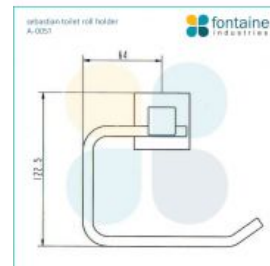

The Sebastian range of bathroom accessories is modern and very appealing. Unit is constructed and will require wall mounting, screws and brackets included.

View our complete range of bathroom accessories for a matching look in your home.