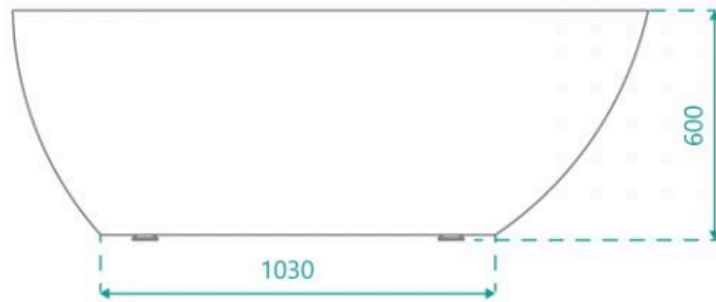

Cleopatra Freestanding Bath 1600 White | B-4006