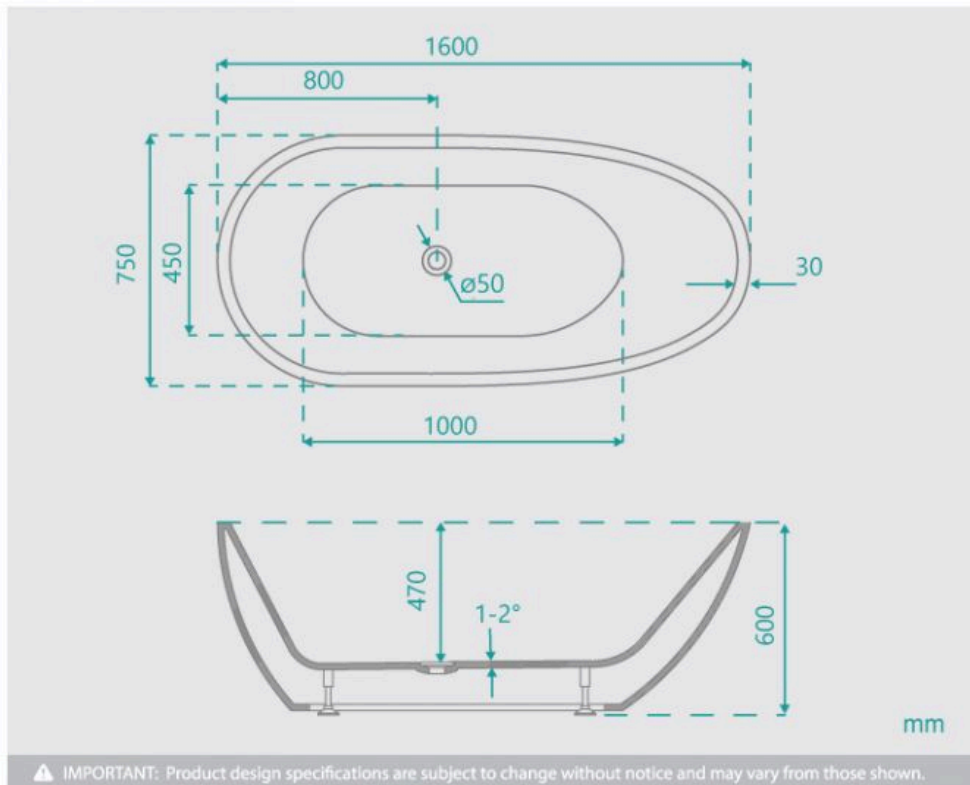

Cleopatra Freestanding Bath 1600 White | B-4006