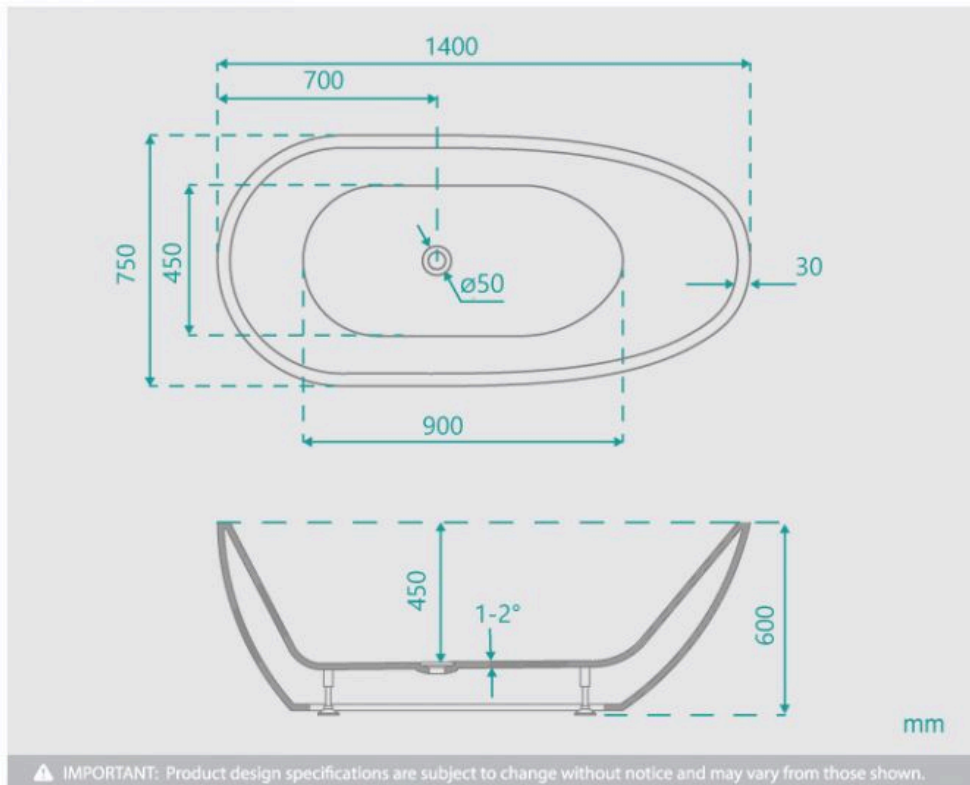

Cleopatra Freestanding Bath 1400 White

| B-4009