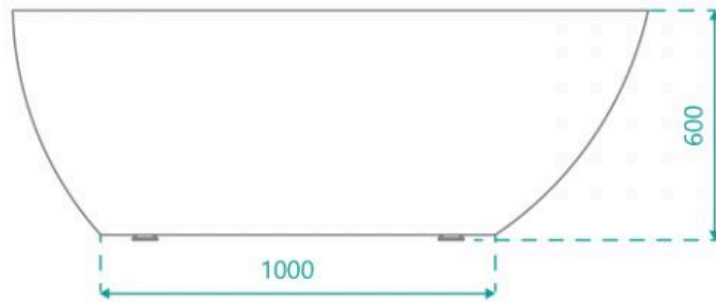

Cleopatra Freestanding Bath 1400 White

| B-4009