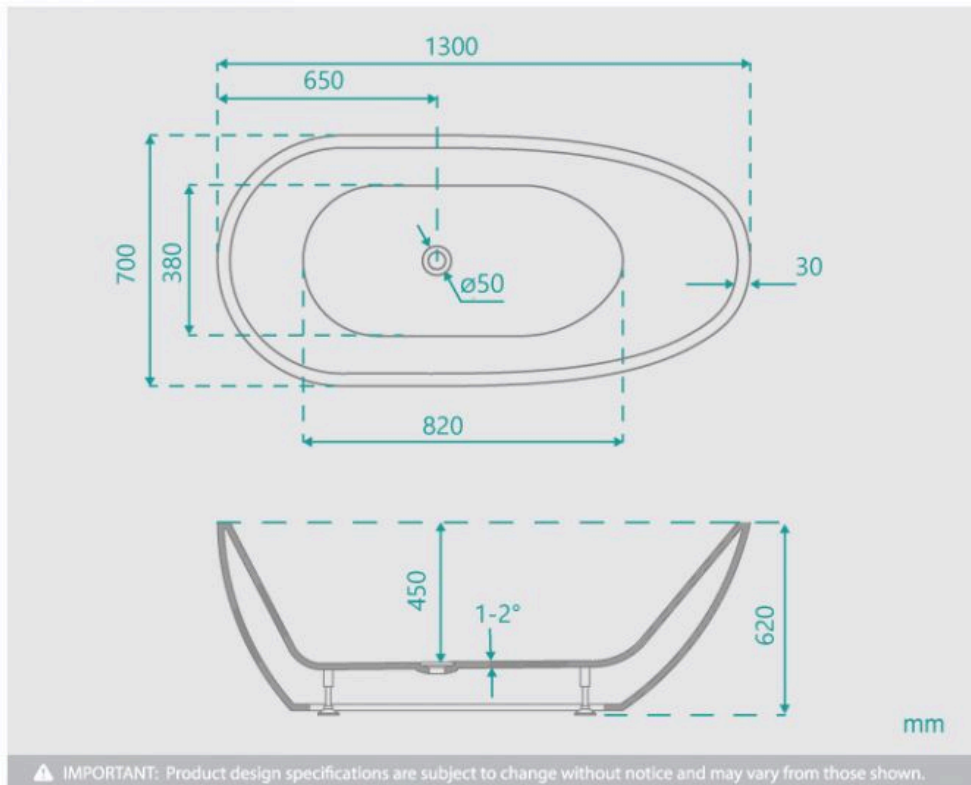

▲ IMPORTANT: Product design specifications are subject to change without notice and may vary from those shown.

Cleopatra Freestanding Bath 1300 White

| B-4010