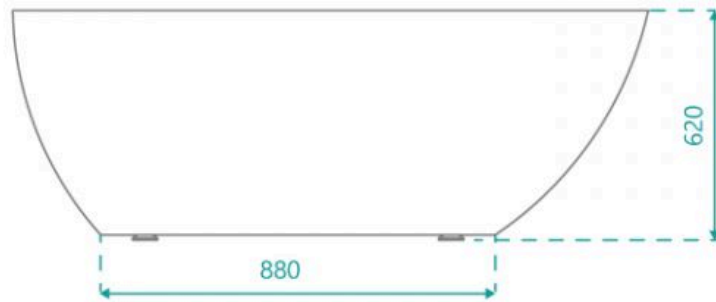

▲ IMPORTANT: Product design specifications are subject to change without notice and may vary from those shown.

Cleopatra Freestanding Bath 1300 White

| B-4010