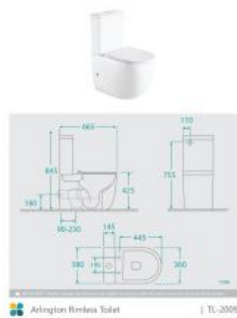

The more stars the more water efficient

WATER RATING
www.waterrating.gov.au

3.5 litres average flush
4.5 L per full flush/3 L per half flush

In accordance with AS/NZS 6400
Licence NO.1641