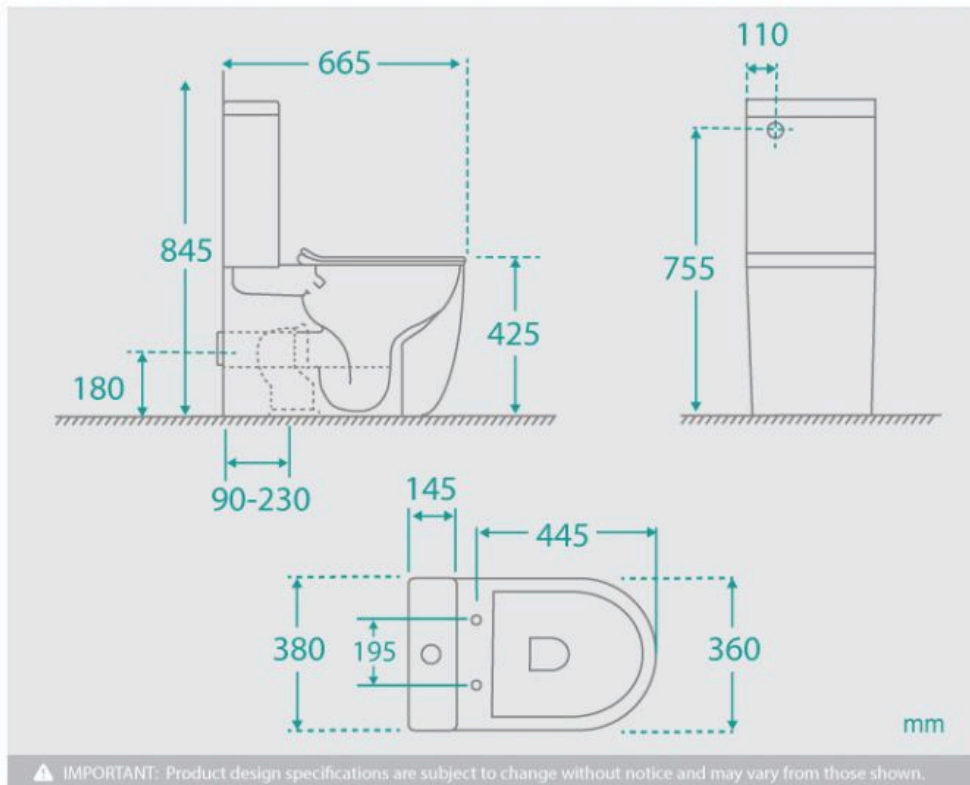

Height: 845mm

Seat & Lid: Superior Hardened, Ultra Thin, Soft Closing & Easy Release

Flush: Geberit Universal (top or bottom inlet)

Dual flush button- 4.5 Lt per flush, 3 Lt per half flush, 3.5 Lt average flush

P Trap - 180mm

S Trap - 90-230mm range P to S Trap converter (included)

See item image for specification information

* inwall cisterns, valves, seats, button assembly, links, flush pipes and other internal components which carry a 3 year replacement warranty.

*Please note that for ceramic products, specifications must allow +/- 10 mm tolerance for manufacturing variance, it is recommended to use measurements of the actual product received. Colours displayed online may appear different due to screen settings.

Standard Washdown

Rimless

The more stars the more water efficient

WATER RATING
www.waterrating.gov.au

3.5 litres average flush
4.5 L per full flush/3 L per half flush

In accordance with AS/NZS 6400
Licence NO.1641