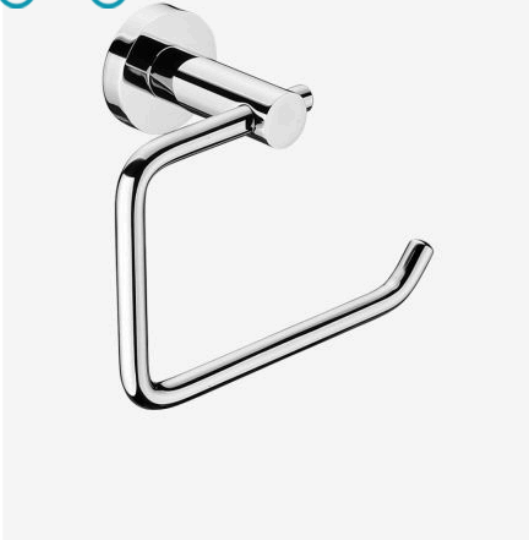

## Eleanor Toilet Roll Holder

BLACKOUT  
SALE

SKU#: A-1051

**\$19.20**

~~\$24~~

Length: 148mm

Width: 68mm

Height: 117.5mm

Construction: Brass

Finish: Chrome

Design: Round, part of a complete range

Warranty: 7 year product warranty

The Eleanor range of bathroom accessories is modern and very appealing. Unit is constructed and will require wall mounting, screws and brackets included.