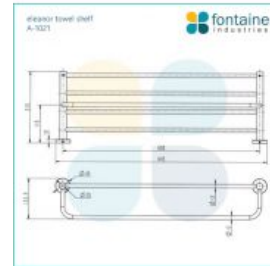

Eleanor Towel Rack

SKU#: A-1021

$116.80

~~$146~~

Length: 645mm

Width: 215mm

Height: 123.5mm

Construction: Brass

Finish: Chrome

Design: Round, part of a complete range

Warranty: 7 Year Product Warranty

The Eleanor range of bathroom accessories is modern and very appealing.

Wall mount screws and brackets included.

View our complete range of bathroom accessories for a matching look in your home.