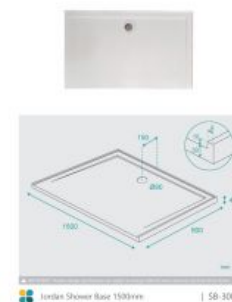

Jordan Shower Base 1500mm

SKU#: SB-3002

\$463.20

~~\$579~~

Base Size: 1500mm x 900mm x 40mm

Front Profile: 30mm

Configuration: Rear Back Outlet with 3 Sided Lip

Construction: Self-supporting Polymarble

Finish: Gloss

Waste: Included

Warranty: 2 Year Product Warranty

The Jordan shower base is an ideal and attractive choice for your bathroom. Made from Polymarble, this shower base range is durable, solid and practical for frequent use. It features a low profile and 3 lip design. With a simple white gloss finish, this style will suit any bathroom.

Also available in 1000x1000. To purchase a shower screen to fit this base, view our store.

Jordan Shower Base 1500mm

| SB-3002