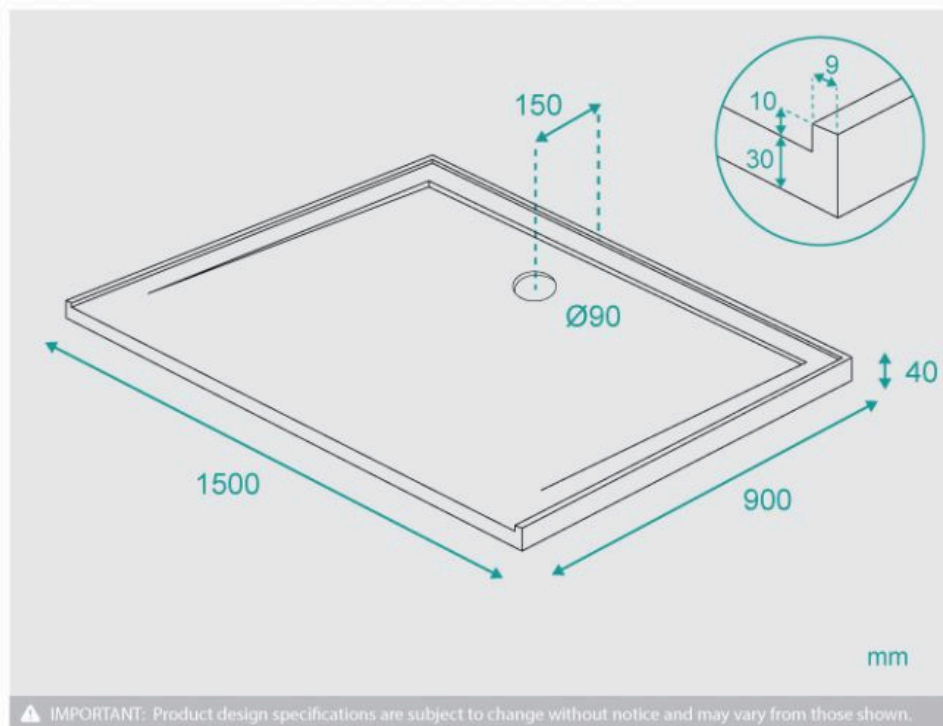

Jordan Shower Base 1500mm

SKU#: SB-3002

\$463.20

~~\$579~~

Base Size: 1500mm x 900mm x 40mm

Front Profile: 30mm

Configuration: Rear Back Outlet with 3 Sided Lip

Construction: Self-supporting Polymarble

Also available in 1000x1000. To purchase a shower screen to fit this base, view our store.

Jordan Shower Base 1500mm

| SB-3002