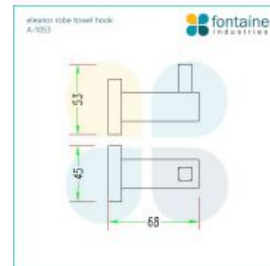

Eleanor Towel Robe Hook

SKU#: A-1053

$14.40

~~19~~

Length: 45mm

Width: 68mm

Height: 53mm

Construction: Brass

Finish: Chrome

Design: Round, part of a complete range

Warranty: 7 Year Product Warranty

The Eleanor range of bathroom accessories is modern and very appealing.

Wall mount screws and brackets included.

View our complete range of bathroom accessories for a matching look in your home.