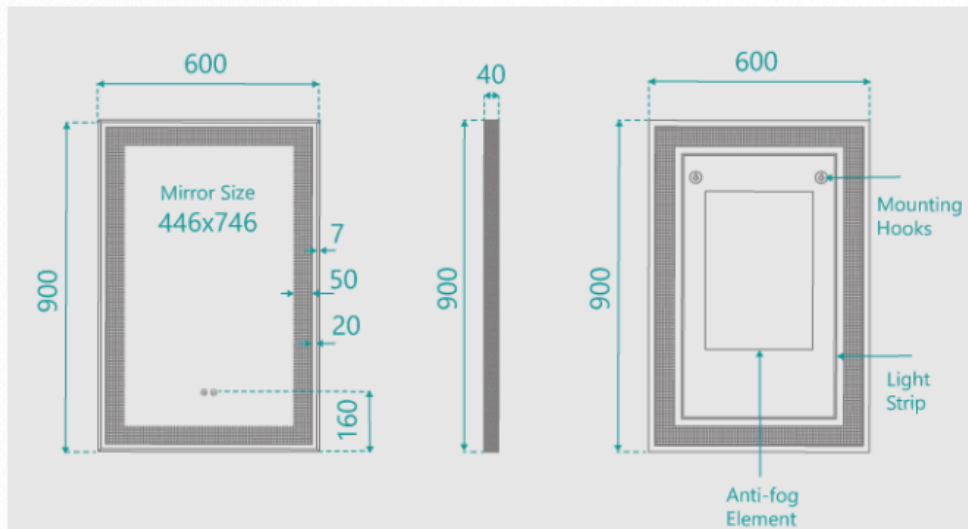

⚠ WARNING: *Hardwired installation must only be attempted by a licensed electrician*

mm

Features:	Power:	45W (IP44 Rated)
-Anti-fog on/off function	Voltage:	AC220-240V ~ 50Hz
-Light on/off function	Wire Length:	60cm (AU Plug)
-Illuminated touch buttons	Illumination:	LED 5000K light CRI90
-Elegant design		
-Fully framed		
-Daylight 5000K light		
-Great light for make-up		
-Waterproof LED strip		
-Corrosion resistant mirror		
-Easy installation		
-Recessed mounting hooks		
-AU plug (Plug or Hardwired*)		
-Wire Length 60cm		
-IP44 Rated		
-SAA Approved		

⚠ IMPORTANT: Product design specifications are subject to change without notice and may vary from those shown.

LUMIRA Prague LED Mirror 600x900

| M-9005