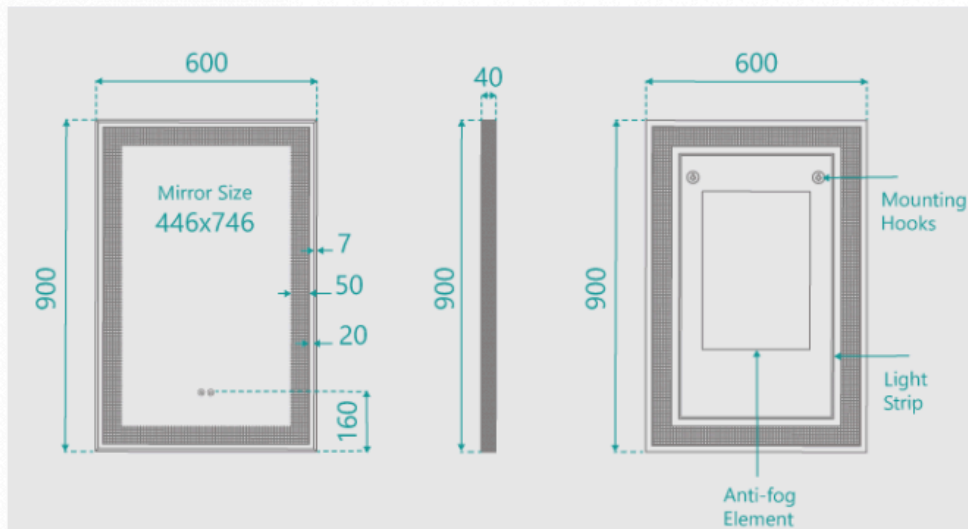

⚠ WARNING: *Hardwired installation must only be attempted by a licensed electrician*

mm

Features:			Power:	45W (IP44 Rated)
-Anti-fog on/off function	-Daylight 5000K light	-Recessed mounting hooks	Voltage:	AC220-240V ~ 50Hz
-Light on/off function	-Great light for make-up	-AU plug (Plug or Hardwired*)	Wire Length:	60cm (AU Plug)
-Illuminated touch buttons	-Waterproof LED strip	-Wire Length 60cm	Illumination:	LED 5000K light CRI90
-Elegant design	-Corrosion resistant mirror	-IP44 Rated		
-Fully framed	-Easy installation	-SAA Approved		

⚠ IMPORTANT: Product design specifications are subject to change without notice and may vary from those shown.

LUMIRA Prague LED Mirror 600x900 Black | M-9006