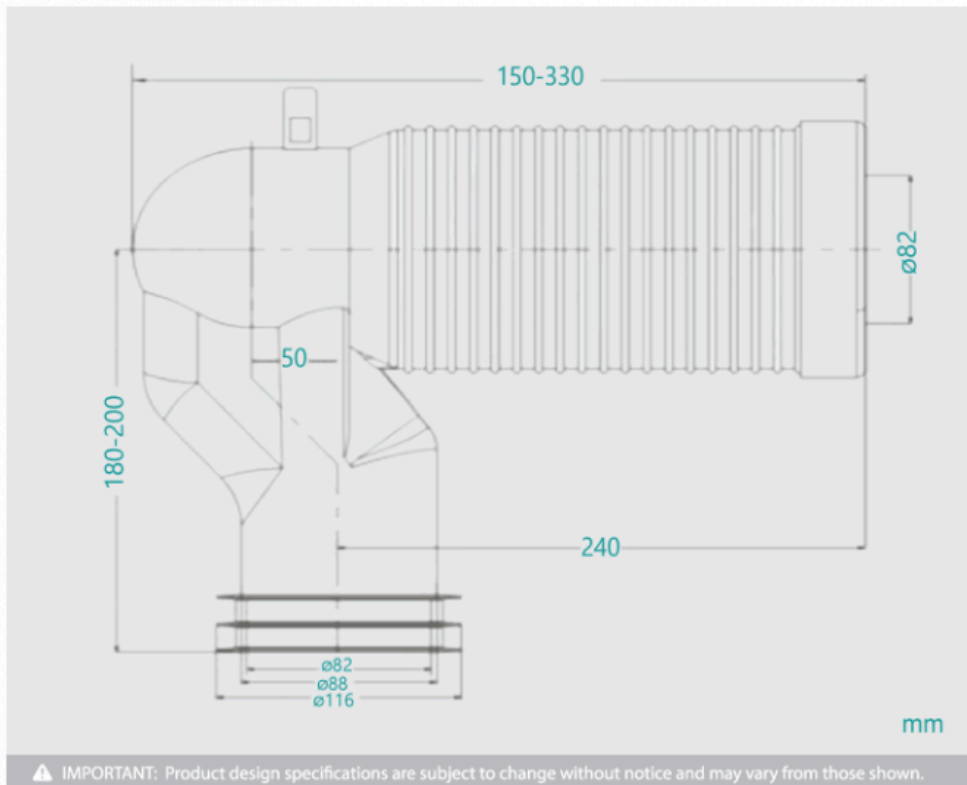

Standard Toilet Converter P to S

SKU#: TC-2001

\$23.20

~~\$29~~

Length: Adjustable 150-330mm

Height: 180mm

Configuration: P to S-Trap

Construction: Plastic & Rubber Seal

Accreditation: AU Standard & Watermark

Warranty: 5 Year Product Warranty

Change your P-Trap toilet to an S-Trap with our easy to install Standard Toilet Converter. This convenient S-Trap converter comes with rubber/silicone seal for connection to the pipe join. It can be cut to size to fit most applications.