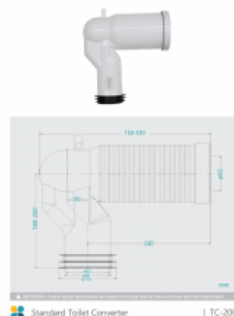

Standard Toilet Converter P to S

SKU#: TC-2001

\$23.20

~~\$29~~

Length: Adjustable 150-330mm

Height: 180mm

Configuration: P to S-Trap

Construction: Plastic & Rubber Seal

Accreditation: AU Standard & Watermark

Warranty: 5 Year Product Warranty

Change your P-Trap toilet to an S-Trap with our easy to install Standard Toilet Converter. This convenient S-Trap converter comes with rubber/silicone seal for connection to the pipe join. It can be cut to size to fit most applications.