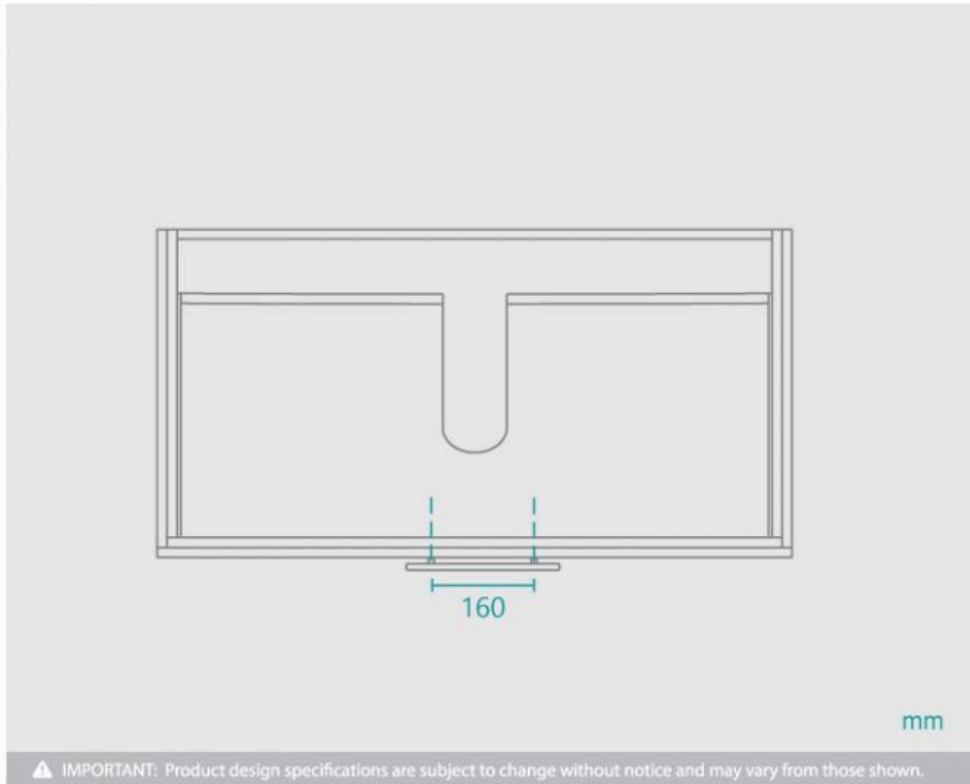

Handle Round 212 Chrome

| HD-8010