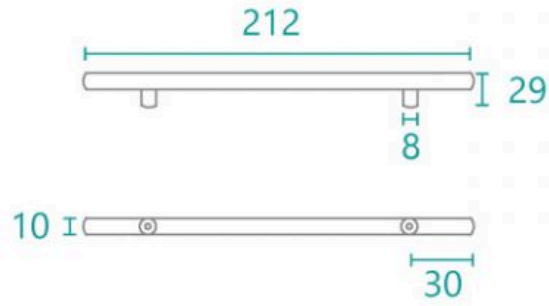

Handle Round 212 Chrome

| HD-8010