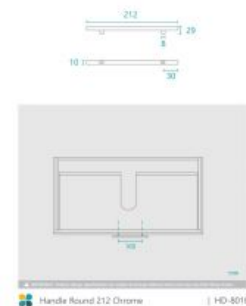

The round edges of this brushed chrome handle are a softer option to install on your vanities. The classic chrome finish make these a stunning upgrade to your bathrooms space with its modern and contemporary design.

Suits vanities: Alexis 600, Alexis 1200 & Mobella 900

See image specifications for details.

[Vanities](#), [Vanity Handles](#), [Chrome Vanity Handles](#), [Accessories](#), [Vanity Accessories](#)