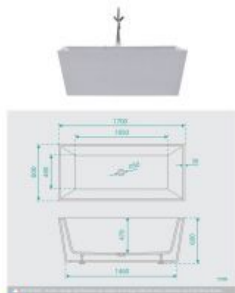

### BATH CADDY OPTION

Length: 1700mm

Width: 800mm

Height: 600mm

Installation: Freestanding

Configuration: Self-supporting base and frame with adjustable legs

Construction: Sanitary grade acrylic with solid fiberglass reinforcement

Capacity: 315L

Warranty: 7 Year Product Warranty

Designed seamlessly, this streamlined square edge bath tapers in to the floor to soften its commanding stance creating the ultimate balance of contemporary design. Make the Mayfair freestanding bath a key piece for your new bathroom. Excellent for squaring with a corner or making a shower over bath.

#### Suits:

Retreat Bath Caddy Solid Ash Natural Large(A-8102)

Retreat Bath Caddy Solid Ash Walnut Large (A-8303)

Dekoda Bath Caddy Solid Ash Natural Large(A-8105)

Dekoda Bath Caddy Solid Ash Walnut Large (A-8301)

View our store to find a matching vanity unit, basin, mirror, basin or shower fixture for your bathroom and save on combined delivery.

Mayfair Freestanding Bath Tub 1700 | B-4013

Mayfair Freestanding Bathtub 1700