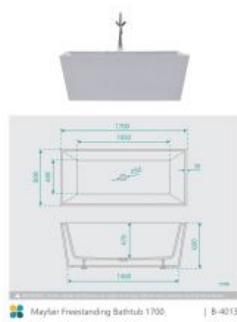

View our store to find a matching vanity unit, basin, mirror, basin or shower fixture for your bathroom and save on combined delivery.