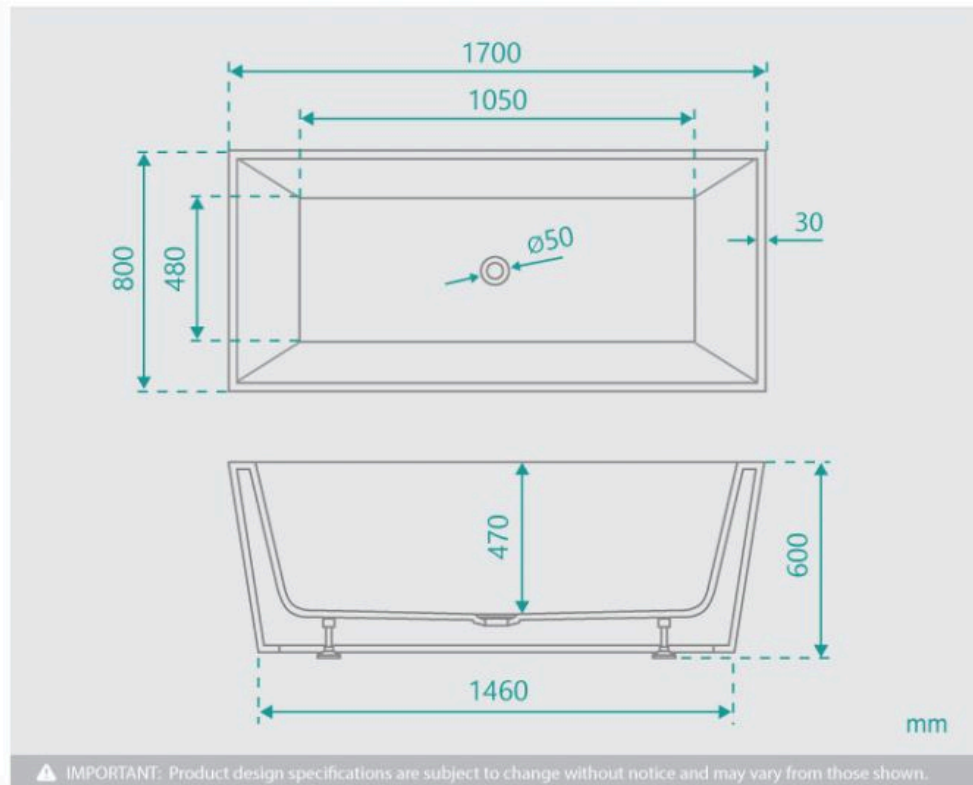

Mayfair Freestanding Bath Tub 1700 | B-4013

Mayfair Freestanding Bathtub 1700

| B-4013