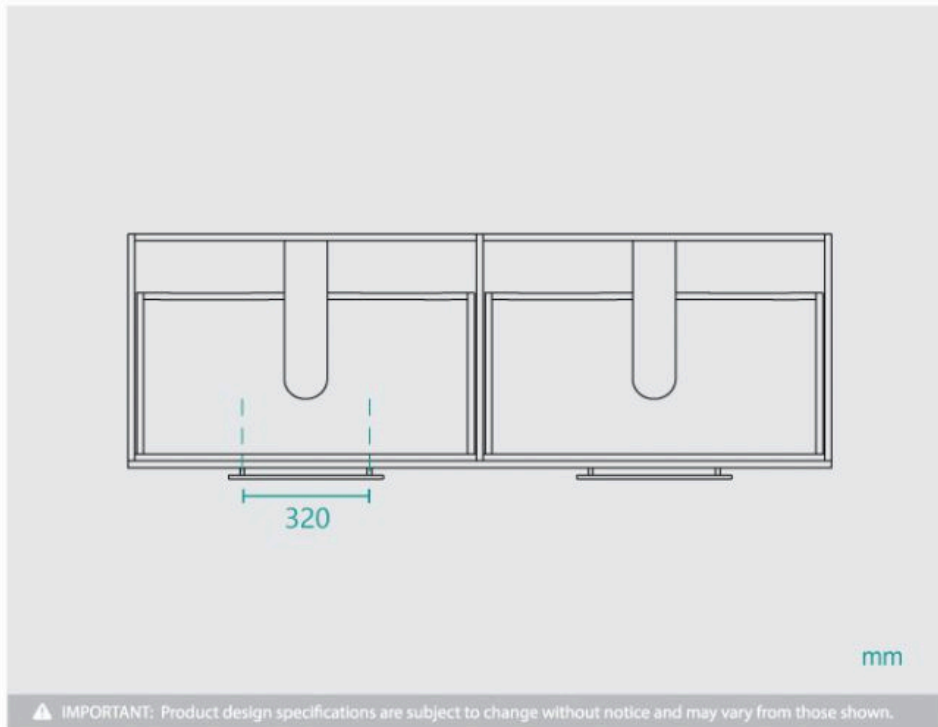

⚠ IMPORTANT: Product design specifications are subject to change without notice and may vary from those shown.

Handle Round 400 Chrome

| HD-8011