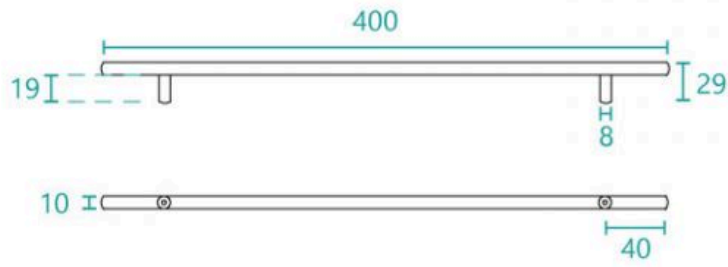

## Handle Round 400 Chrome

SKU#: HD-8011

**\$7.96**

~~\$9.95~~

Handle Length: 400mm

Handle Width: 29mm

Handle Height: 10mm

Hole Spacing: 320mm

Finish: Brushed Chrome

Warranty: 7 Year Product Warranty

The round edges of the 400 handle give a softer note for your bathroom. Its edge is further enhanced by the brushed chrome finish which provides a contemporary and modern essence in your space.

⚠ IMPORTANT: Product design specifications are subject to change without notice and may vary from those shown.

Handle Round 400 Chrome

| HD-8011