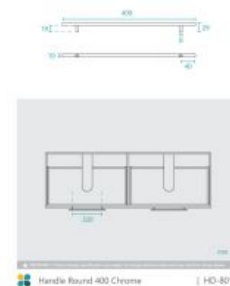

Handle Round 400 Chrome

SKU#: HD-8011

$7.96

~~$9.95~~

Handle Length: 400mm

Handle Width: 29mm

Handle Height: 10mm

Hole Spacing: 320mm

Finish: Brushed Chrome

Warranty: 7 Year Product Warranty

The round edges of the 400 handle give a softer note for your bathroom. Its edge is further enhanced by the brushed chrome finish which provides a contemporary and modern essence in your space.

Suits vanities: Stonehenge 900, Chadwick 600, Chadwick 900 & Chadwick 1500

See image specifications for details.

[Vanities](#), [Vanity Handles](#), [Chrome Vanity Handles](#), [Accessories](#), [Vanity Accessories](#)