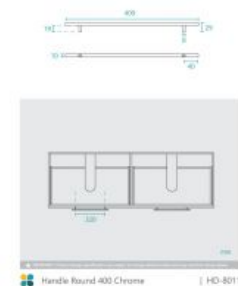

Handle Round 400 Chrome

SKU#: HD-8011

\$7.96

~~\$9.95~~

Handle Length: 400mm
Handle Width: 29mm
Handle Height: 10mm
Hole Spacing: 320mm
Finish: Brushed Chrome
Warranty: 7 Year Product Warranty

The round edges of the 400 handle give a softer note for your bathroom. Its edge is further enhanced by the brushed chrome finish which provides a contemporary and modern essence in your space.

Suits vanities: Stonehenge 900, Chadwick 600, Chadwick 900 & Chadwick 1500

See image specifications for details.

▲ IMPORTANT: Product design specifications are subject to change without notice and may vary from those shown.

Handle Round 400 Chrome

| HD-8011