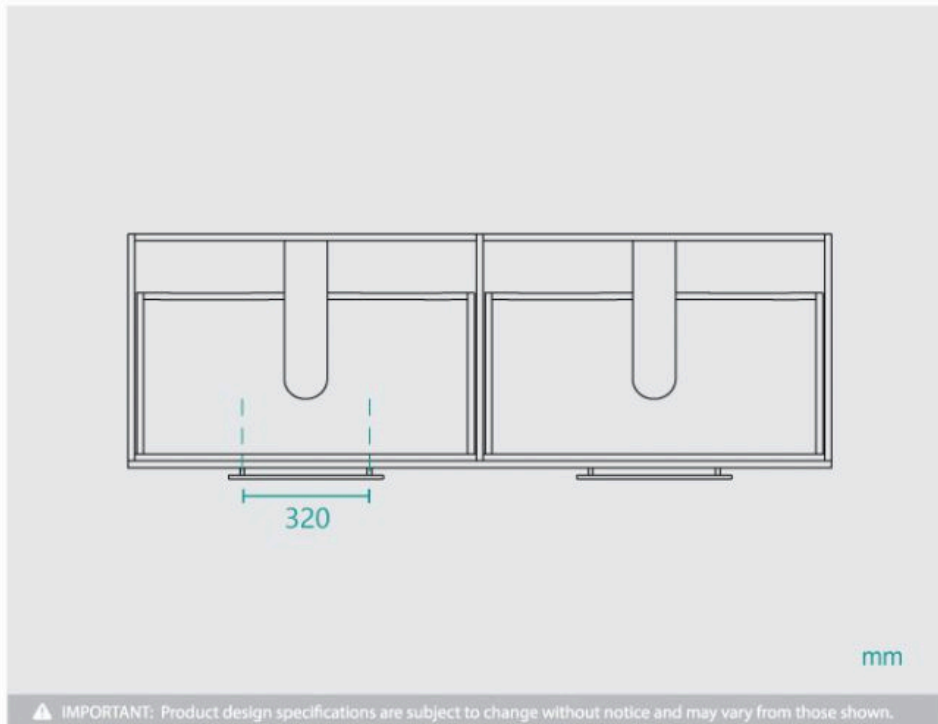

Handle Round 400 Chrome

SKU#: HD-8011

\$7.96

~~\$9.95~~

Handle Length: 400mm
Handle Width: 29mm
Handle Height: 10mm
Hole Spacing: 320mm
Finish: Brushed Chrome
Warranty: 7 Year Product Warranty

The round edges of the 400 handle give a softer note for your bathroom. Its edge is further enhanced by the brushed chrome finish which provides a contemporary and modern essence in your space.

Suits vanities: Stonehenge 900, Chadwick 600, Chadwick 900 & Chadwick 1500

See image specifications for details.

▲ IMPORTANT: Product design specifications are subject to change without notice and may vary from those shown.