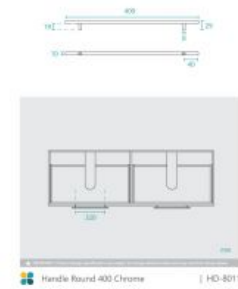

Handle Round 400 Chrome

SKU#: HD-8011

\$9.95

Handle Length: 400mm
Handle Width: 29mm
Handle Height: 10mm
Hole Spacing: 320mm
Finish: Brushed Chrome
Warranty: 7 Year Product Warranty

The round edges of the 400 handle give a softer note for your bathroom. Its edge is further enhanced by the brushed chrome finish which provides a contemporary and modern essence in your space.

Suits vanities: Stonehenge 900, Chadwick 600, Chadwick 900 & Chadwick 1500

See image specifications for details.

▲ IMPORTANT: Product design specifications are subject to change without notice and may vary from those shown.

Handle Round 400 Chrome

| HD-8011