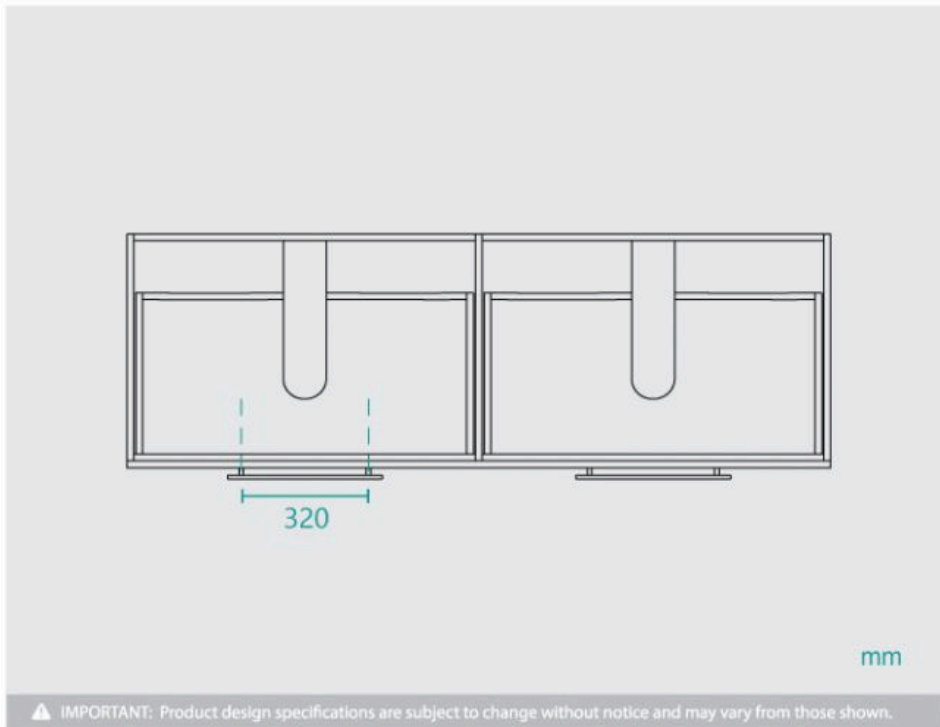

Handle Round 400 Chrome

SKU#: HD-8011

\$9.95

Handle Length: 400mm
Handle Width: 29mm
Handle Height: 10mm
Hole Spacing: 320mm
Finish: Brushed Chrome
Warranty: 7 Year Product Warranty

The round edges of the 400 handle give a softer note for your bathroom. Its edge is further enhanced by the brushed chrome finish which provides a contemporary and modern essence in your space.

Suits vanities: Stonehenge 900, Chadwick 600, Chadwick 900 & Chadwick 1500

See image specifications for details.

▲ IMPORTANT: Product design specifications are subject to change without notice and may vary from those shown.