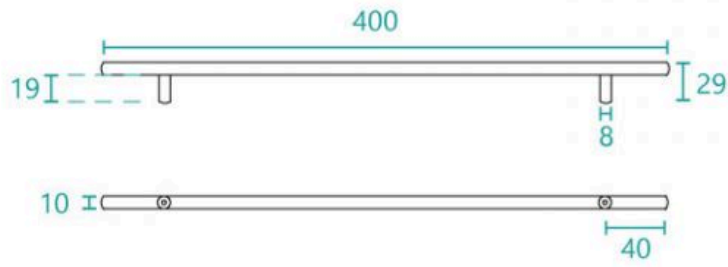

Handle Round 400 Chrome

SKU#: HD-8011

\$9.95

Handle Length: 400mm
Handle Width: 29mm
Handle Height: 10mm
Hole Spacing: 320mm
Finish: Brushed Chrome
Warranty: 7 Year Product Warranty

The round edges of the 400 handle give a softer note for your bathroom. Its edge is further enhanced by the brushed chrome finish which provides a contemporary and modern essence in your space.

Suits vanities: Stonehenge 900, Chadwick 600, Chadwick 900 & Chadwick 1500

See image specifications for details.

▲ IMPORTANT: Product design specifications are subject to change without notice and may vary from those shown.

Handle Round 400 Chrome

| HD-8011