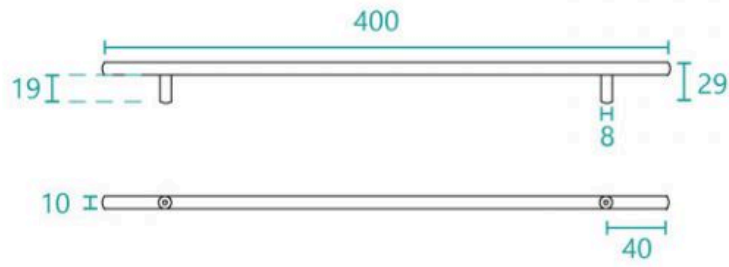

Handle Round 400 Chrome

SKU#: HD-8011

\$7.96

~~\$9.95~~

Handle Length: 400mm
Handle Width: 29mm
Handle Height: 10mm
Hole Spacing: 320mm
Finish: Brushed Chrome
Warranty: 7 Year Product Warranty

The round edges of the 400 handle give a softer note for your bathroom. Its edge is further enhanced by the brushed chrome finish which provides a contemporary and modern essence in your space.

Suits vanities: Stonehenge 900, Chadwick 600, Chadwick 900 & Chadwick 1500

See image specifications for details.

▲ IMPORTANT: Product design specifications are subject to change without notice and may vary from those shown.

Handle Round 400 Chrome

| HD-8011