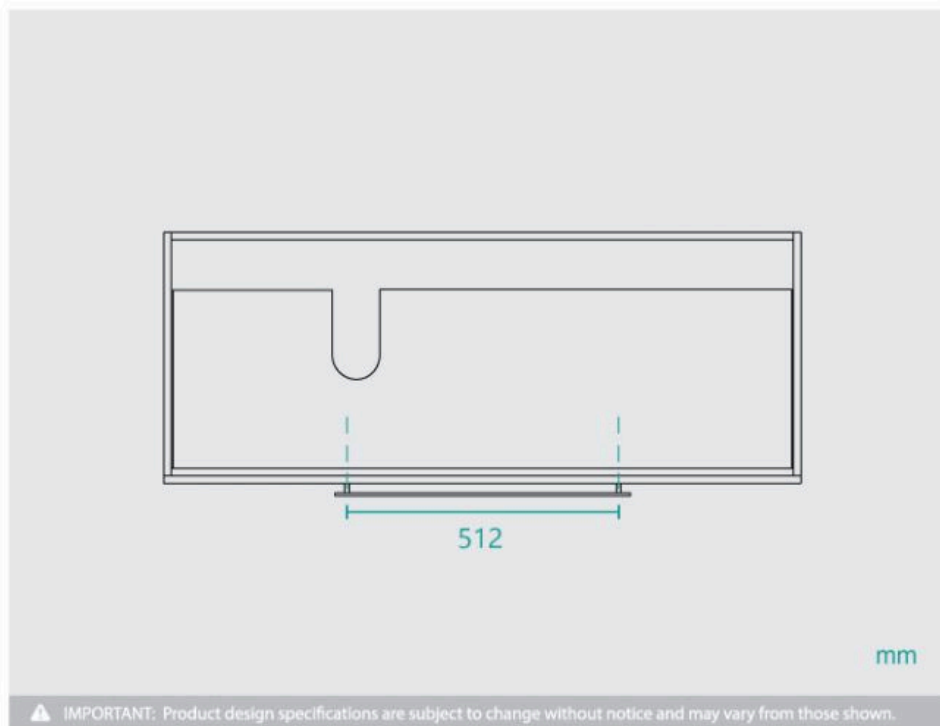

IMPORTANT: Product design specifications are subject to change without notice and may vary from those shown.

Handle Round 600 Chrome

| HD-8012