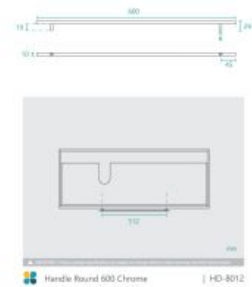

SKU#: HD-8012

$10.36

~~$12.95~~

Handle Length: 600mm

Handle Width: 29mm

Handle Height: 10mm

Hole Spacing: 512mm

Finish: Brushed Chrome

Warranty: 7 Year Product Warranty

Perfect for the longer vanity, these 600mm handles are a divine accompaniment if you're seeking a modern edge. The round edges provide a softer finish however the brushed chrome enhances the overall ambience with its modern design.

Suits vanities: Chadwick 1200 & Stonehenge 1200

See image specifications for details.

[Vanities](#), [Vanity Handles](#), [Chrome Vanity Handles](#), [Accessories](#), [Vanity Accessories](#)