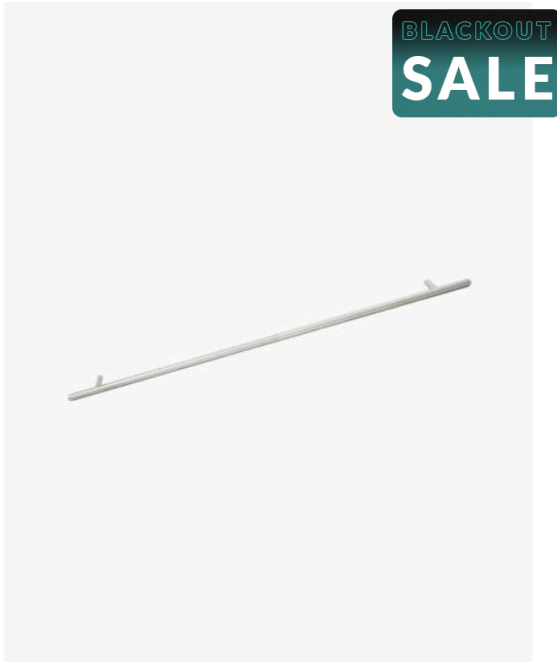

## Handle Round 600 Chrome

SKU#: HD-8012

**\$10.36**

~~\$12.95~~

Handle Length: 600mm

Handle Width: 29mm

Handle Height: 10mm

Hole Spacing: 512mm

Finish: Brushed Chrome

Warranty: 7 Year Product Warranty

Perfect for the longer vanity, these 600mm handles are a divine accompaniment if you're seeking a modern edge. The round edges provide a softer finish however the brushed chrome enhances the overall ambience with its modern design.

Suits vanities: Chadwick 1200 & Stonehenge 1200

See image specifications for details.

[Vanities](#), [Vanity Handles](#), [Chrome Vanity Handles](#), [Accessories](#), [Vanity Accessories](#)

IMPORTANT: Product design specifications are subject to change without notice and may vary from those shown.

Handle Round 600 Chrome

| HD-8012