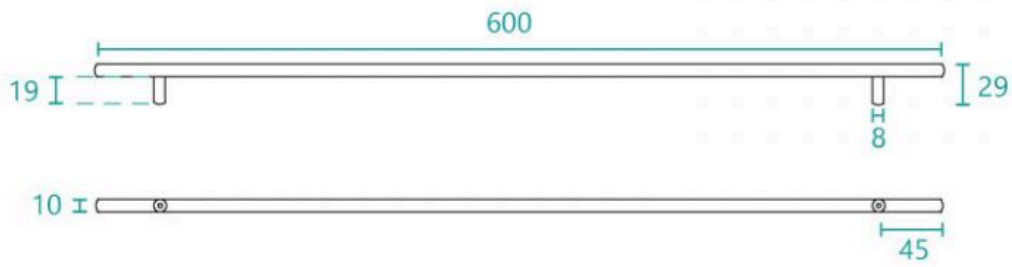

## Handle Round 600 Chrome

SKU#: HD-8012

**\$10.36**

~~\$12.95~~

Handle Length: 600mm

Handle Width: 29mm

Handle Height: 10mm

Hole Spacing: 512mm

Finish: Brushed Chrome

Warranty: 7 Year Product Warranty

Perfect for the longer vanity, these 600mm handles are a divine accompaniment if you're seeking a modern edge. The round edges provide a softer finish however the brushed chrome enhances the overall ambience with its modern design.

Suits vanities: Chadwick 1200 & Stonehenge 1200

See image specifications for details.

[Vanities](#), [Vanity Handles](#), [Chrome Vanity Handles](#), [Accessories](#), [Vanity Accessories](#)

IMPORTANT: Product design specifications are subject to change without notice and may vary from those shown.