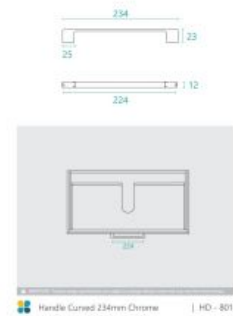

SKU#: HD-8015

$11.96

~~$14.95~~

Handle Length: 234mm

Handle Width: 23mm

Handle Height: 12mm

Hole Spacing: 224mm

Finish: Brushed Chrome

Warranty: 7 Year Product Warranty

The round edges of this brushed chrome handle are a softer option to install on your vanities. The chrome finish make these a statement addition to your bathrooms space with its modern and contemporary design.

Suits vanities: Omega, Kudos & Hudson.

See image specifications for details.

[Vanities](#), [Vanity Handles](#), [Chrome Vanity Handles](#), [Accessories](#), [Vanity Accessories](#)