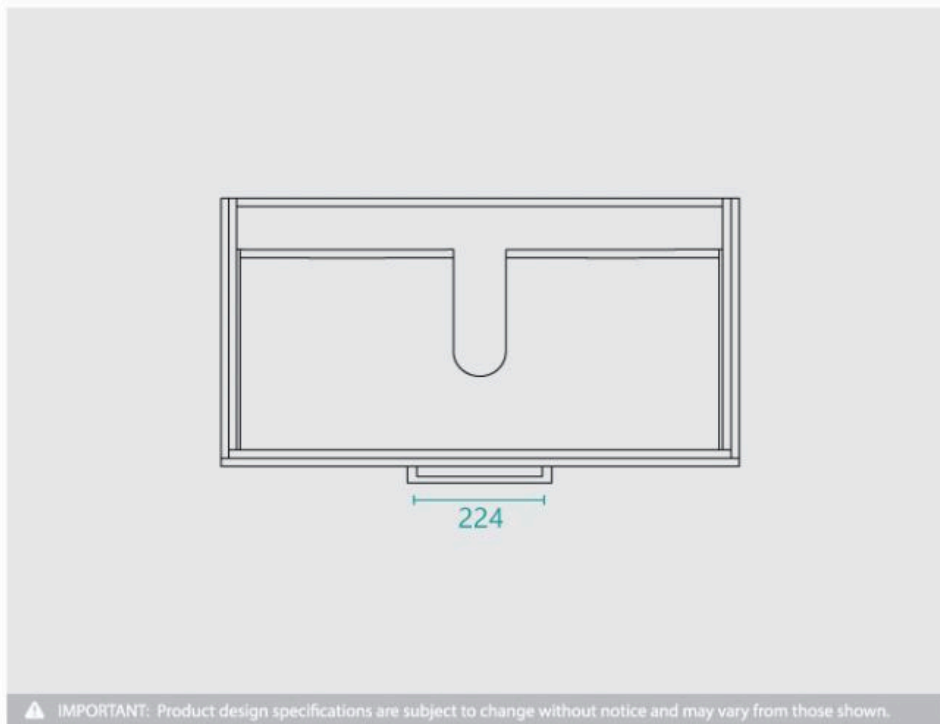

⚠ IMPORTANT: Product design specifications are subject to change without notice and may vary from those shown.

Handle Curved 234mm Chrome

| HD - 8015