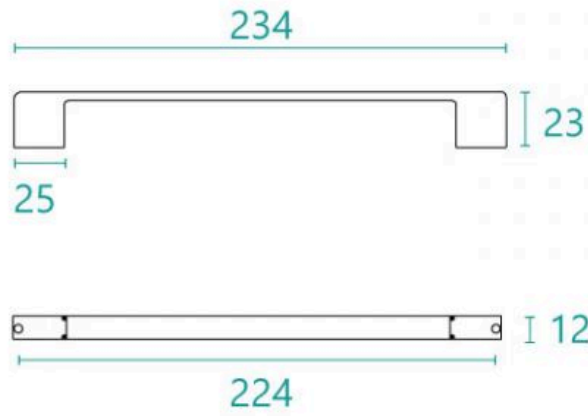

## Handle Curved 234 Chrome

SKU#: HD-8015

**\$11.96**

~~\$14.95~~

Handle Length: 234mm

Handle Width: 23mm

Handle Height: 12mm

Hole Spacing: 224mm

Suits vanities: Omega, Kudos & Hudson.

See image specifications for details.

[Vanities](#), [Vanity Handles](#), [Chrome Vanity Handles](#), [Accessories](#), [Vanity Accessories](#)

⚠ IMPORTANT: Product design specifications are subject to change without notice and may vary from those shown.

Handle Curved 234mm Chrome

| HD - 8015