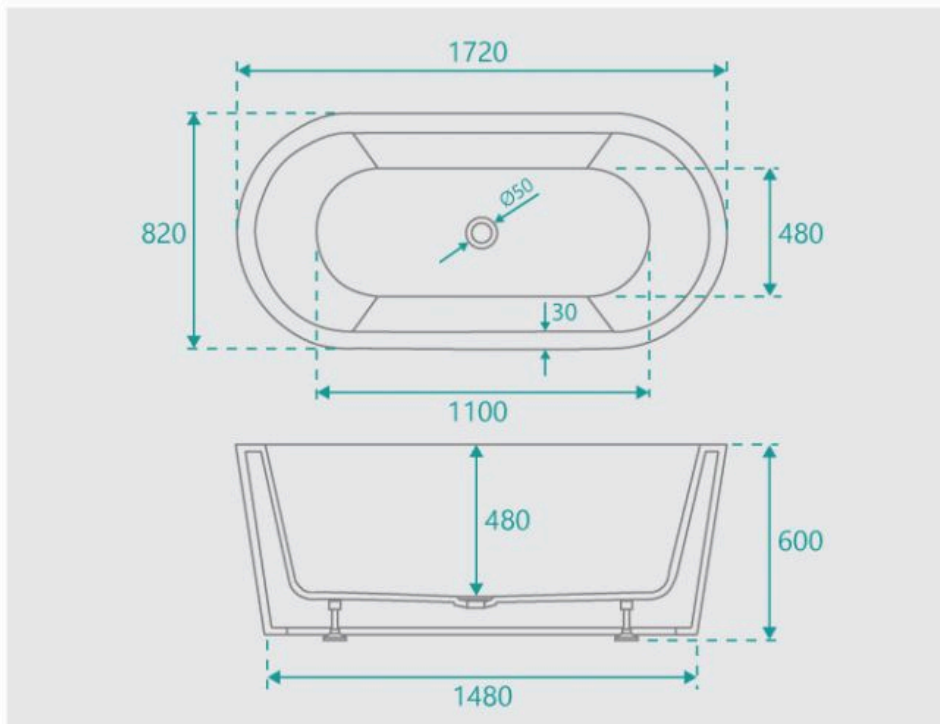

Harper 1700 Freestanding Bath

| B-4015