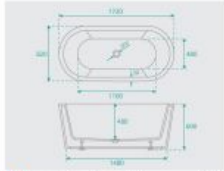

View our store to find a matching vanity unit, basin, mirror, basin or shower fixture for your bathroom.

Harper 1700 Freestanding Bath | B-4015