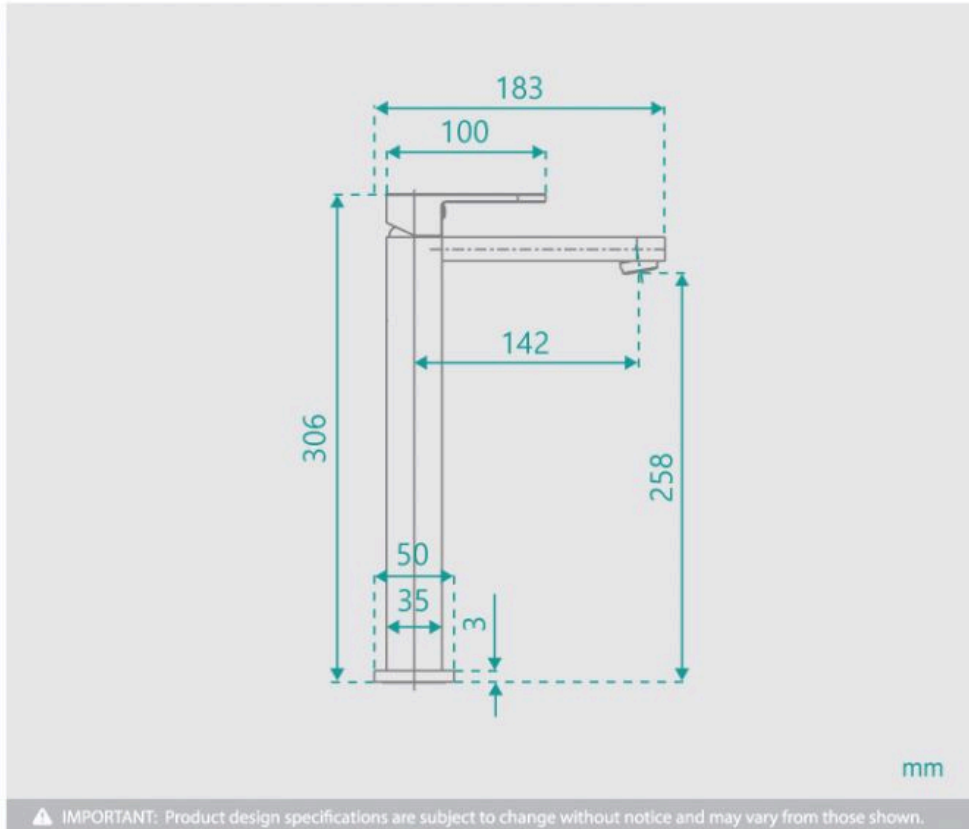

Arden Tall Basin Mixer Tap Chrome

SKU#: F-1041

\$189

Total Height: 306mm
Spout Height: 258mm
Spout Length/Reach: 142mm
Construction: Brass
Finish: Chrome Finish
Cartridge: 25mm Ceramic
Accreditation: AU Standard, WELS 6L/Min 5 Star and Watermark
WELS Registration: T37316
Warranty: 7 Year Product Warranty

Elevate the look of your bathroom with the stylish Arden tall basin mixer tap, which is designed to complement an above-counter basin. Featuring a unique arched shape and a contemporary blend of square and round elements, this mixer effortlessly adds a touch of sophistication to your space.

View our store to find a matching basin or vanity unit, mirror, or even accessories for your bathroom and save on combined delivery.

See listing image for measurement specification.

Arden - Tall Basin Mixer Tap