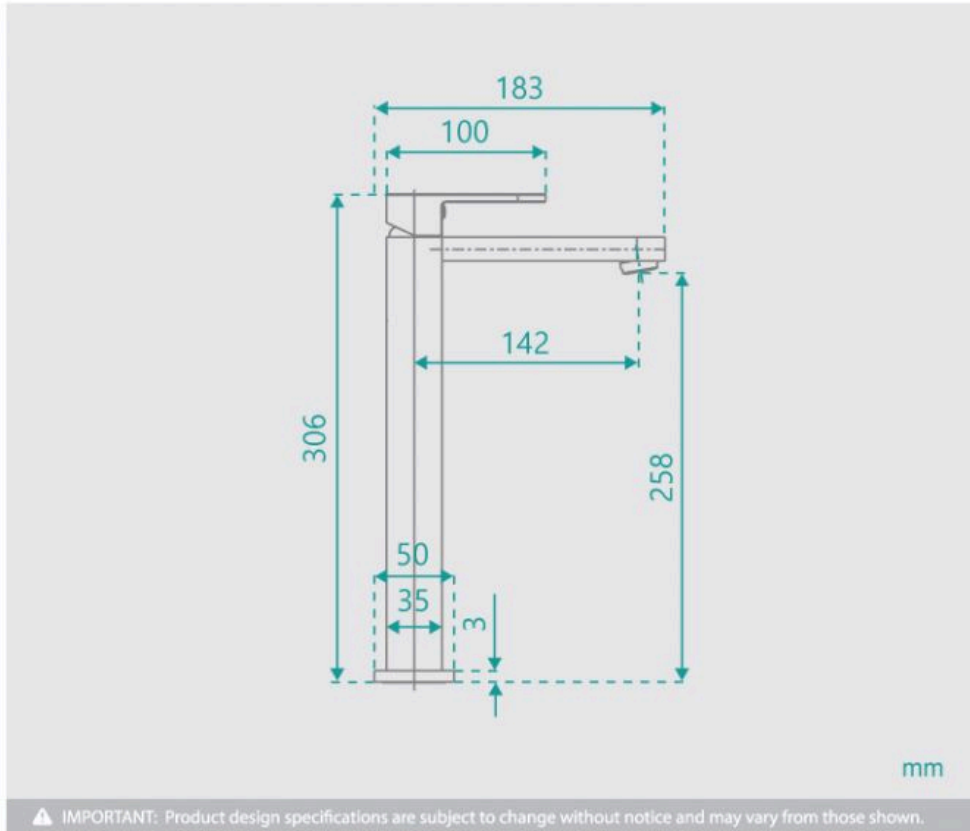

Arden Tall Basin Mixer Tap Chrome

SKU#: F-1041

\$170.10

~~\$189.00~~

Total Height: 306mm

Spout Height: 258mm

Spout Length/Reach: 142mm

Construction: Brass

Finish: Chrome Finish

Cartridge: 25mm Ceramic

Accreditation: AU Standard, WELS 6L/Min 5 Star and Watermark

WELS Registration: T37316

Warranty: 7 Year Product Warranty

Elevate the look of your bathroom with the stylish Arden tall basin mixer tap, which is designed to complement an above-counter basin. Featuring a unique arched shape and a contemporary blend of square and round elements, this mixer effortlessly adds a touch of sophistication to your space.

View our store to find a matching basin or vanity unit, mirror, or even accessories for your bathroom and save on combined delivery.

See listing image for measurement specification.

Arden - Tall Basin Mixer Tap