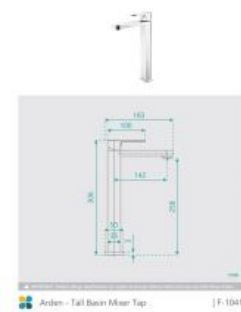

Arden Tall Basin Mixer Tap Chrome

SKU#: F-1041

\$170.10

~~\$189.00~~

Total Height: 306mm

Spout Height: 258mm

Spout Length/Reach: 142mm

Construction: Brass

Finish: Chrome Finish

Cartridge: 25mm Ceramic

Accreditation: AU Standard, WELS 6L/Min 5 Star and Watermark

WELS Registration: T37316

Warranty: 7 Year Product Warranty

Elevate the look of your bathroom with the stylish Arden tall basin mixer tap, which is designed to complement an above-counter basin. Featuring a unique arched shape and a contemporary blend of square and round elements, this mixer effortlessly adds a touch of sophistication to your space.

View our store to find a matching basin or vanity unit, mirror, or even accessories for your bathroom and save on combined delivery.

See listing image for measurement specification.

Arden - Tall Basin Mixer Tap