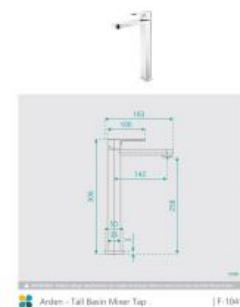

Arden Tall Basin Mixer Tap Chrome

SKU#: F-1041

\$189

Total Height: 306mm
Spout Height: 258mm
Spout Length/Reach: 142mm
Construction: Brass
Finish: Chrome Finish
Cartridge: 25mm Ceramic
Accreditation: AU Standard, WELS 6L/Min 5 Star and Watermark
WELS Registration: T37316
Warranty: 7 Year Product Warranty

Elevate the look of your bathroom with the stylish Arden tall basin mixer tap, which is designed to complement an above-counter basin. Featuring a unique arched shape and a contemporary blend of square and round elements, this mixer effortlessly adds a touch of sophistication to your space.

View our store to find a matching basin or vanity unit, mirror, or even accessories for your bathroom and save on combined delivery.

See listing image for measurement specification.

Arden - Tall Basin Mixer Tap