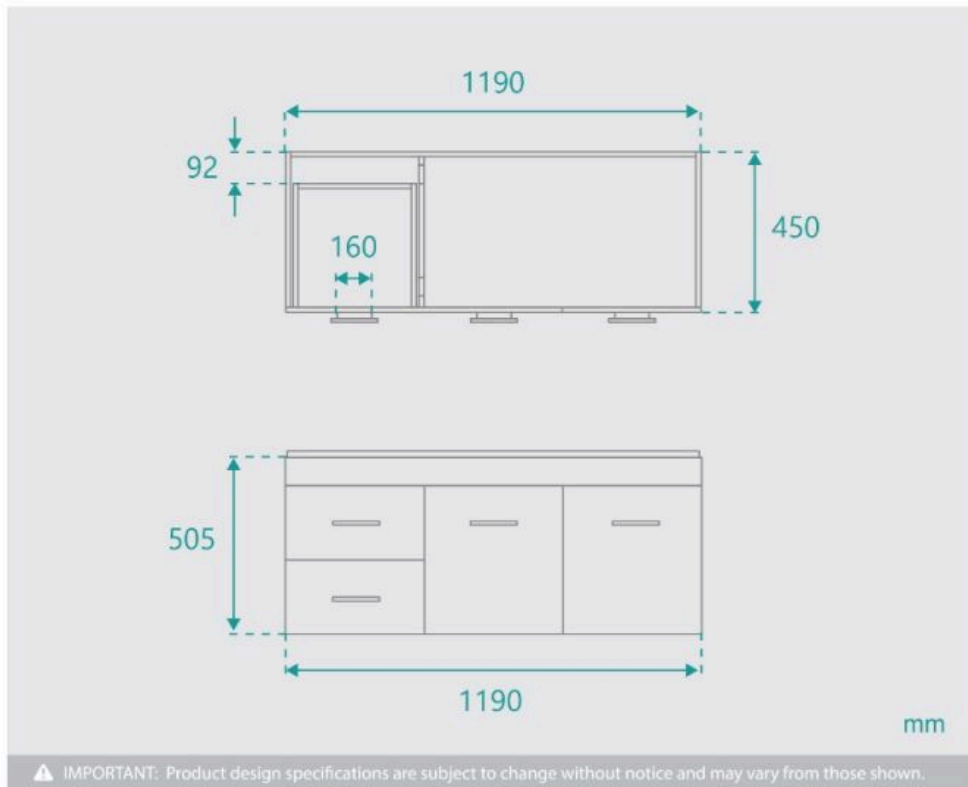

Mobella 1200 Wall Mounted Vanity

| J-2024