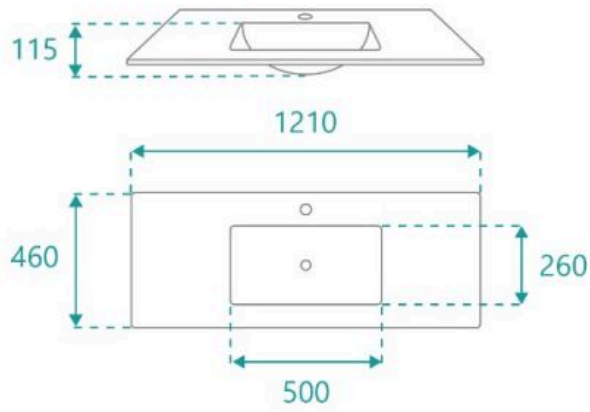

Mobella 1200 Wall Mounted Vanity

| J-2024