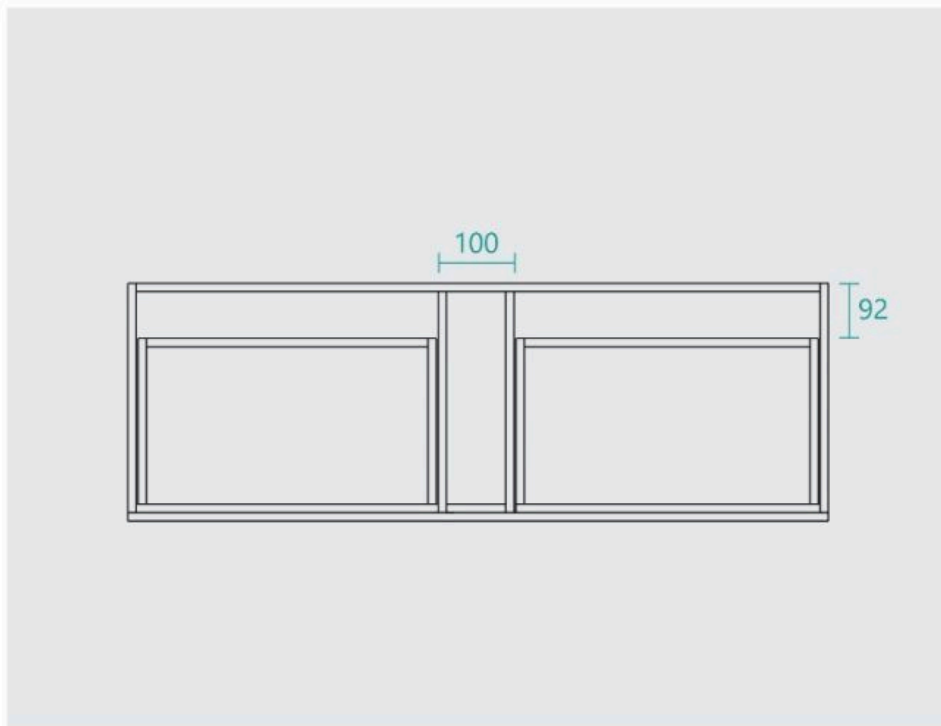

Orlando 1200 Wall Mounted Vanity

| J-2030