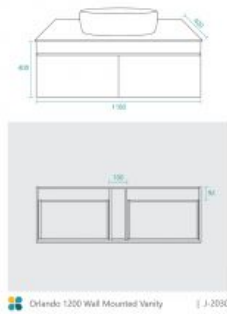

Orlando 1200 Wall Mounted Vanity | J-2020