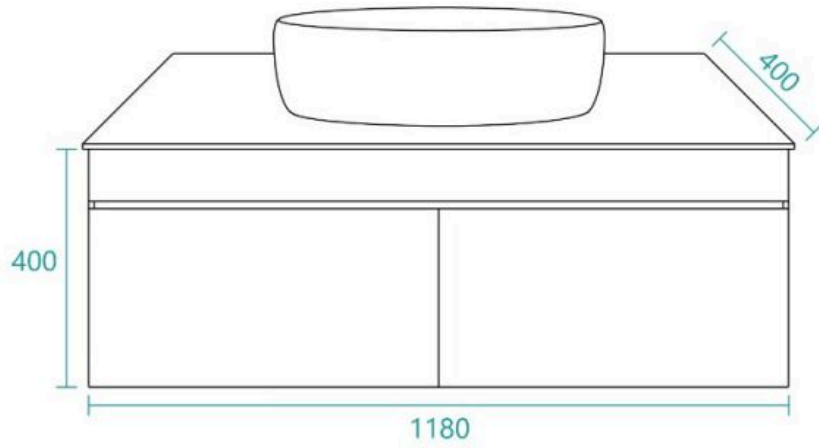

Orlando 1200 Wall Mounted Vanity

| J-2030