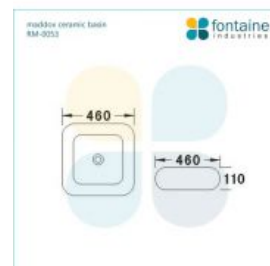

Basin Size: 460mm x 460mm x 110mm

Basin Type: Above Counter Basin

Construction: Ceramic

Finish: White High Gloss

Overflow Outlet: No

Waste Size: 32mm

Warranty: 5 Year Product Warranty

The Maddox stylish counter basin designed for impact, this basin will compliment most styles and would be a fantastic edition to your bathroom or ensuite.

TIP: Why not buy 2 basins and make your bathroom comfortable for you both in the morning? Create the "his & hers" luxury look for less.

Waste and tap not included but can be purchased in our store alongside other bathroom products.

*Clearance sale offer only while stocks last. See full T&C's.