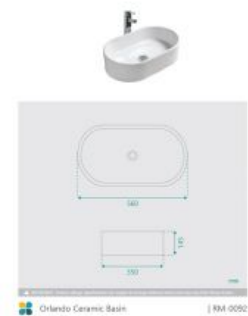

Orlando Ceramic Basin

SKU#: RM-0092

From **\$99**

WASTE OPTION

Basin Size: 560mm x 350mm x 145mm
 Basin Type: Above Counter Basin
 Construction: Ceramic
 Finish: White High Gloss
 Overflow Outlet: No
 Waste Size: 32mm
 Warranty: 5 Year Product Warranty

The Orlando is a long and elegant counter basin which will compliment most styles and would be a fantastic edition to your bathroom or ensuite

TIP: Why not buy 2 basins and make your bathroom comfortable for you both in the morning? Create the "his & hers" luxury look for less.

Waste and tap not included but can be purchased in our store alongside other bathroom products.

**Please note that for ceramic products, specifications must allow +/- 10 mm tolerance for manufacturing variance, it is recommended to use measurements of the actual product received. Colours displayed online may appear different due to screen settings.*