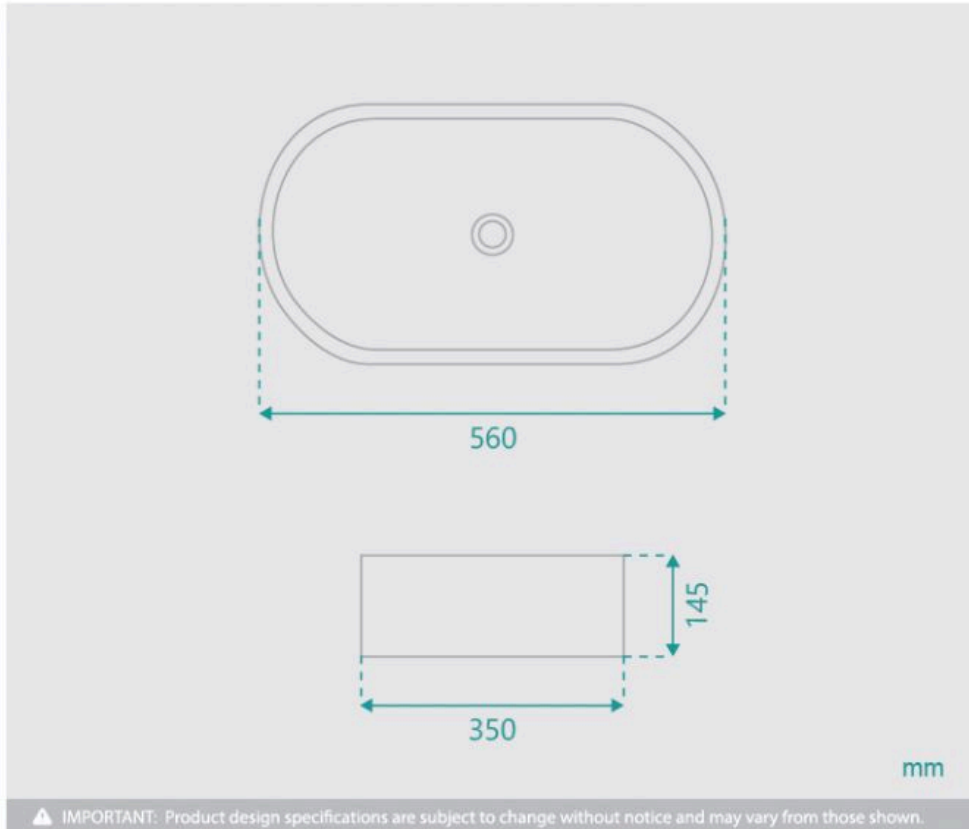

Orlando Ceramic Basin

SKU#: RM-0092

From **\$99**

WASTE OPTION

Basin Size: 560mm x 350mm x 145mm
 Basin Type: Above Counter Basin
 Construction: Ceramic
 Finish: White High Gloss
 Overflow Outlet: No
 Waste Size: 32mm
 Warranty: 5 Year Product Warranty

The Orlando is a long and elegant counter basin which will compliment most styles and would be a fantastic edition to your bathroom or ensuite

TIP: Why not buy 2 basins and make your bathroom comfortable for you both in the morning? Create the "his & hers" luxury look for less.

Waste and tap not included but can be purchased in our store alongside other bathroom products.

**Please note that for ceramic products, specifications must allow +/- 10 mm tolerance for manufacturing variance, it is recommended to use measurements of the actual product received. Colours displayed online may appear different due to screen settings.*