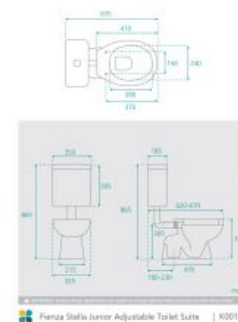

## Fienza Stella Junior Adjustable Link Toilet Suite

SKU#: K001J

**\$499**

Length: 620-670mm

Width: 350mm

Height: 865mm

Seat & Lid: Double flap, child friendly seat

Flush: R&T (bottom inlet)

Dual flush button- 4.5 Lt per flush, 3 Lt per half flush, 3.3 Lt average flush

Accreditation: AU Standard, WELS 4 Star rated and Watermark

WELS Registration: L05448

Warranty: 5 Year Product Warranty\*

The Fienza Stella Junior Adjustable Link Toilet Suite is ideal for infants and children.

This toilet has a lowered height and seat size making it suitable for locations such as schools, childcare facilities and parents' rooms in shopping complexes for children learning to use the toilet independently.

S Trap - 180-230mm range P to S Trap converter (included)

*See item image for specification information*

\* inwall cisterns, valves, seats, button assembly, links, flush pipes and other internal components which carry a 3 year replacement warranty.