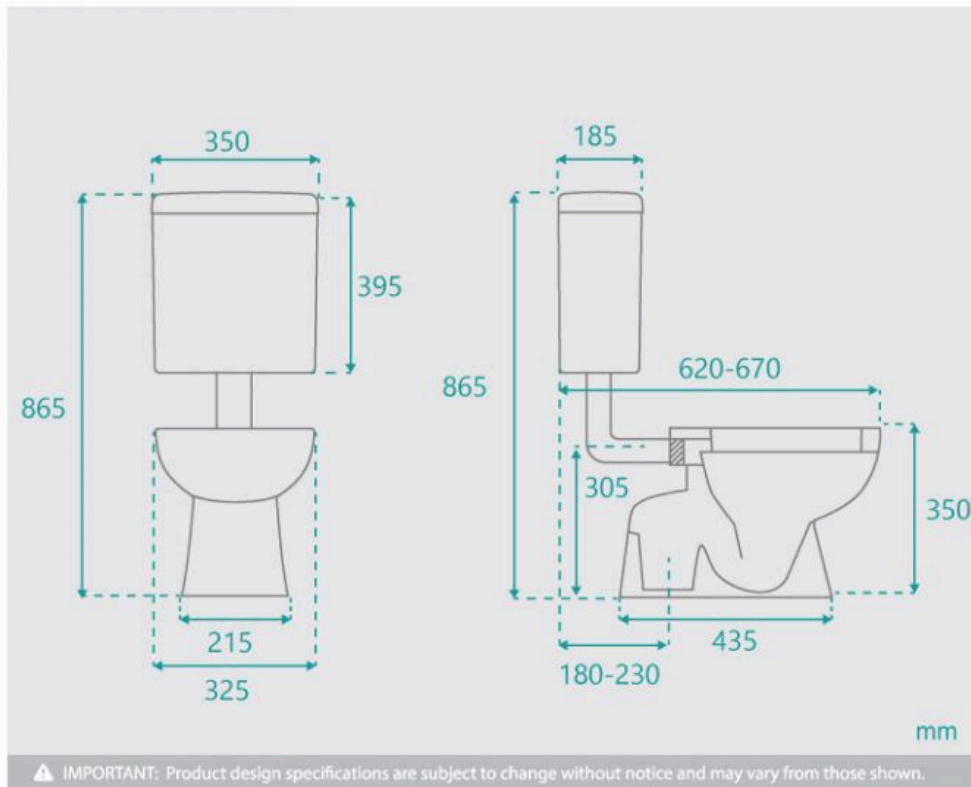

## Fienza Stella Junior Adjustable Link Toilet Suite

SKU#: K001J

**\$499**

Length: 620-670mm

Width: 350mm

Height: 865mm

Seat & Lid: Double flap, child friendly seat

Flush: R&T (bottom inlet)

Dual flush button- 4.5 Lt per flush, 3 Lt per half flush, 3.3 Lt average flush

Accreditation: AU Standard, WELS 4 Star rated and Watermark

WELS Registration: L05448

Warranty: 5 Year Product Warranty\*

The Fienza Stella Junior Adjustable Link Toilet Suite is ideal for infants and children.

This toilet has a lowered height and seat size making it suitable for locations such as schools, childcare facilities and parents' rooms in shopping complexes for children learning to use the toilet independently.

S Trap - 180-230mm range P to S Trap converter (included)

*See item image for specification information*

\* inwall cisterns, valves, seats, button assembly, links, flush pipes and other internal components which carry a 3 year replacement warranty.