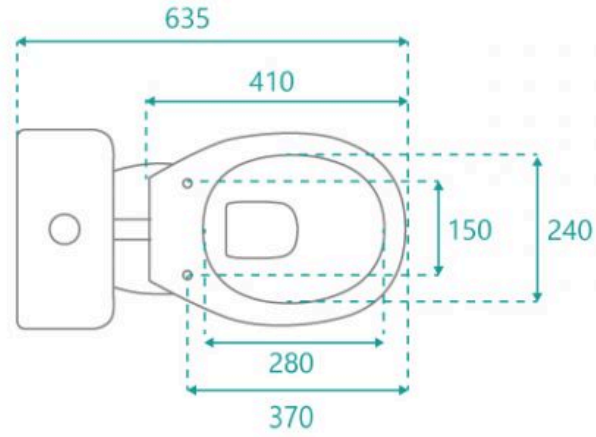

This toilet has a lowered height and seat size making it suitable for locations such as schools, childcare facilities and parents' rooms in shopping complexes for children learning to use the toilet independently.

S Trap - 180-230mm range P to S Trap converter (included)

*See item image for specification information*

\* inwall cisterns, valves, seats, button assembly, links, flush pipes and other internal components which carry a 3 year replacement warranty.