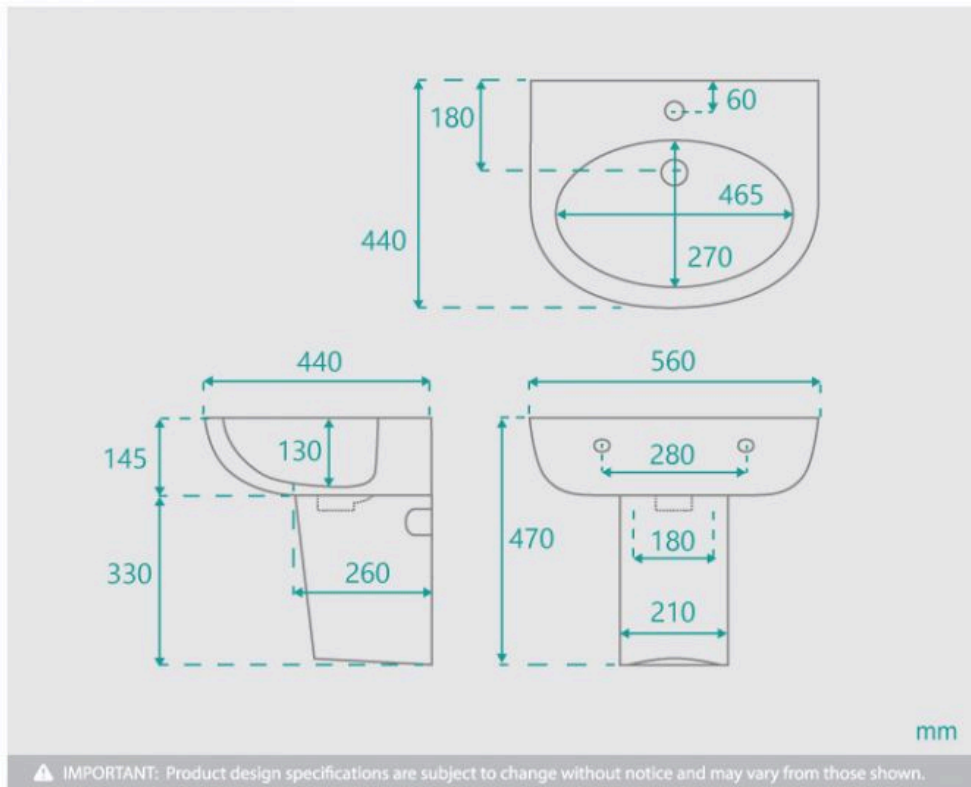

Fienza Stella Care Wall Hung Basin

| RB379S